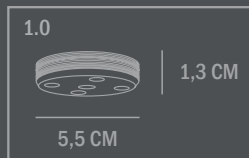

STINGRAY CHANDELIER BRONZE

Inspired by the Stingray fish, the Stingray lampshade is all about the contrast between soft shapes and sharp lines.

The almost floating lampshade is the centrepiece of the Stingray collection, elegantly featured in two chandeliers, a table lamp and floor lamp. The lampshade is designed to hide and expose the Lightsource according to the viewpoint, creating a flexible and artistic light experience.

Designed by Kristian Sofus Hansen & Tommy Hyldahl