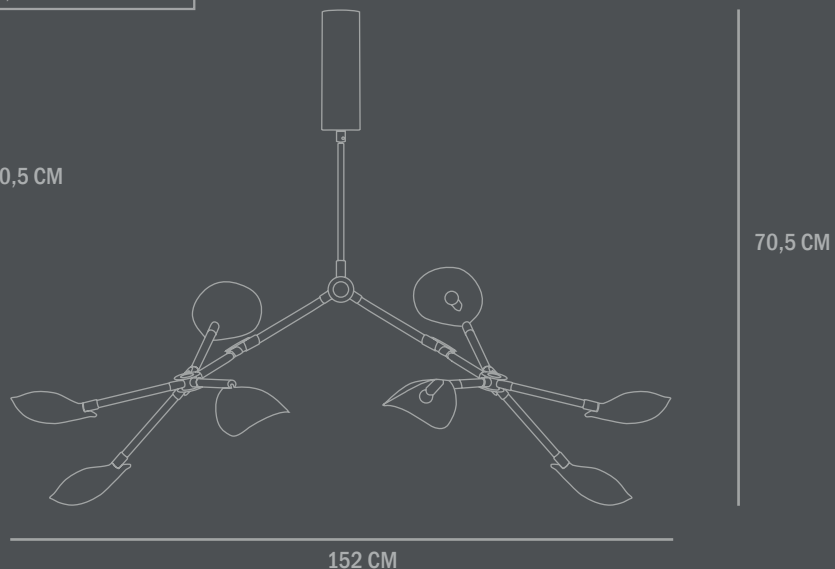

STINGRAY CHANDELIER BRONZE

Inspired by the Stingray fish, the Stingray lampshade is all about the contrast between soft shapes and sharp lines.

The almost floating lampshade is the centrepiece of the Stingray collection, elegantly featured in two chandeliers, a table lamp and floor lamp. The lampshade is designed to hide and expose the Lightsource according to the viewpoint, creating a flexible and artistic light experience.

Designed by Kristian Sofus Hansen & Tommy Hyldahl