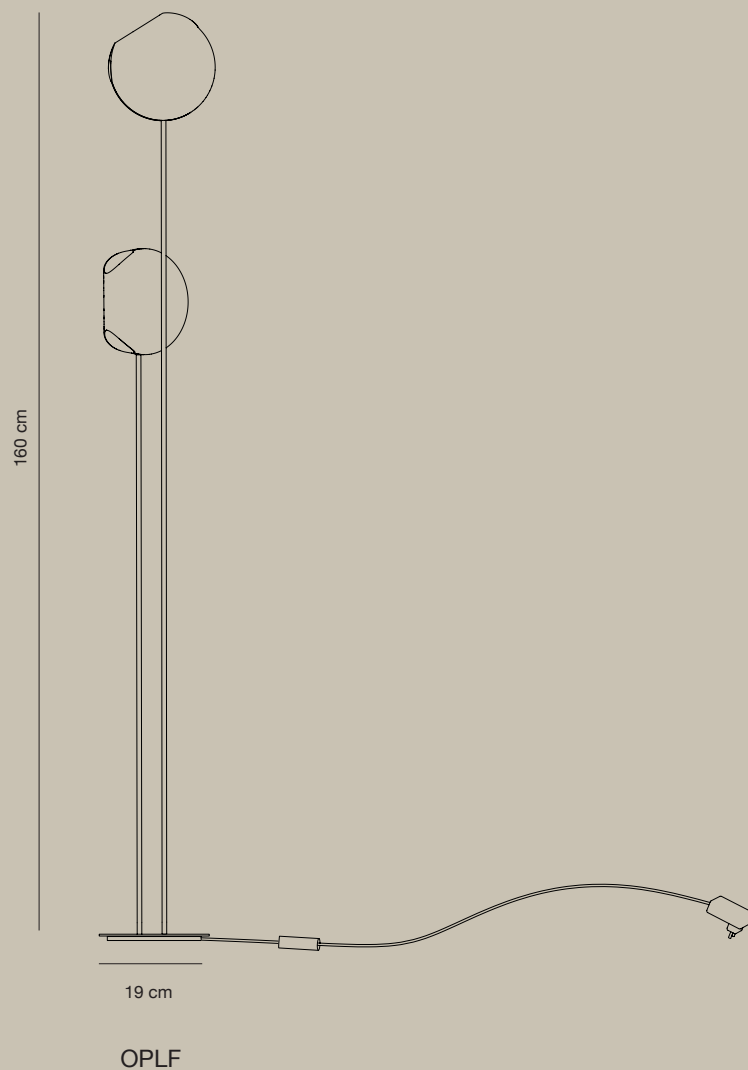

Products

Tech info

Mounting: Indoor Floor

Light source: 2 x Max 6W 12V LED

GU5.3(Bulb Ø max 50mm)

Input Voltage: 180 ÷ 240V

Power: 12W

Switching: on/off on cable

Material: Iron, Brass, Plastic

Weight: 4kg

RAL9005
with matte body and glossy light sources

RAL9010
with matte body and glossy light sources

Personalization options available:

Custom RAL NCS colors