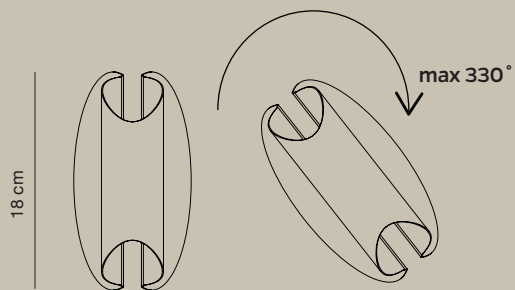

Products

OPLW

Tech info

Mounting: Indoor Wall

Light source: 1 x Max 6W 12V LED

GU5.3(Bulb Ø max 50mm)

Input Voltage: 180 ÷ 240V

Power: 12W

Switching: on/off on base

Material: Iron, Brass, Plastic

Weight: 1kg

Personalization options available:

External cable, custom RAL NCS colors