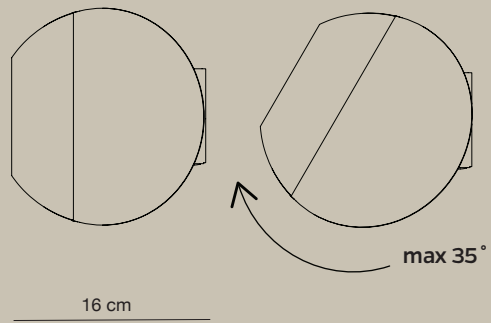

Products

OPLW

Tech info

Mounting: Indoor Wall

Light source: 1 x Max 6W 12V LED

GU5.3(Bulb Ø max 50mm)

Input Voltage: 180 ÷ 240V

Power: 12W

Switching: on/off on base

Material: Iron, Brass, Plastic

Weight: 1kg

Personalization options available:

External cable, custom RAL NCS colors