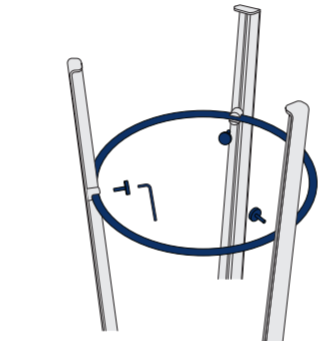

TIPTOE
LOU

INSIDE THE BOX

Slide each of the legs into the stool's seat.

en

EASY SET-UP

Tighten each screw with the provided Allen key.

Put the ring on and tighten the 3 last screws with the Allen key.

en