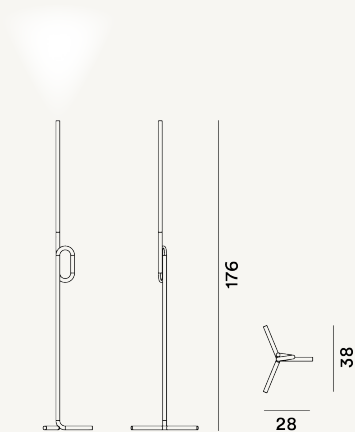

TOBIA FLOOR LED

DIMENSIONE

176 x 38 x 28

CAVO

Black

COLORE

Orange, White, Yellow, Black, Gold

CERTIFICAZIONI

PESO

Net kg 3.7

MATERIALE

Liquid varnished or gold painted metal and aluminum

SORGENTE LUMINOSA

LED included Scheda Led 15W 2700 K 2000lm CRI>80
Touch dimmer included