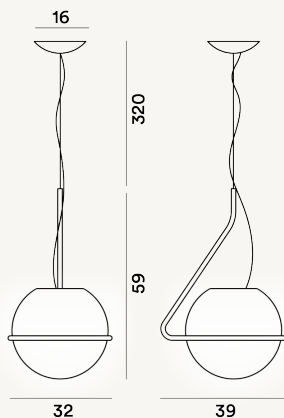

TONDA SUSPENSION PTL

DIMENSIONE

60 x 40 x 33

CAVO

Transparent

COLORE

White

CERTIFICAZIONI

PESO

Net kg 4.8

MATERIALE

Hand-blown cased glass and coated metal

SORGENTE LUMINOSA

LED retrofit bulb included E27 20 2700 K 2452lm CRI>80
Dimmable TRIAC, LED retrofit bulb included E27 20W 2700 K
2452lm CRI>80 Dimmable TRIAC