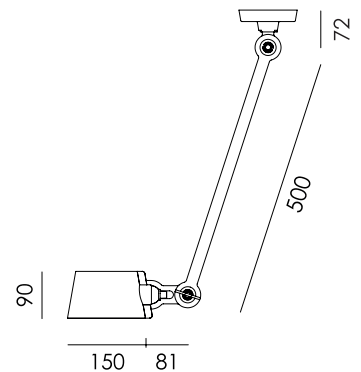

TONONE

technical specifications

BOLT ceiling 1 arm sidefit

Design by Anton de Groof, 2016

Starting point for the products of Tonone is the passion for traditional mechanics. The first product line that resulted from this fascination is the lamp series 'Bolt'. Key element in this industrial series is the joint construction that can be adjusted with a wingnut-shaped tool. Besides being a functional tool, this wingnut is integrated in the design of the lamp itself as a distinctive visual element. The Bolt collection is available in 29 different models and in 11 colors.

Type	Ceiling lamp
Environment	Indoor
Material	Steel & aluminum
Wingnut	Wingnut Solid Brass included
Cord length	10 mm

Weight	1,5 kg
Voltage	220-240 V
Max Watt	60 Watt
Socket	E27
IP	20
Lightsource	Lightsource not included

Packaging	
Weight	3,5 kg
Length	75 cm
Width	47 cm
Height	18 cm

TONONE

technical specifications

Article number

	smokey black	1304
	flux green	1305
	pure white	1307
	midnight grey	1311
	ash grey	1310
	striking orange	1308
	lightning white	1306
	thunder blue	1309
	daybreak rose	1486
	sunny yellow	1444
	ice blue	1636