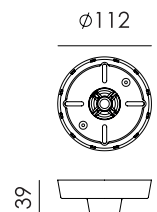

TONONE

technical specifications

BOLT ceiling 1 arm sidefit

Design by Anton de Groof, 2016

Starting point for the products of Tonone is the passion for traditional mechanics. The first product line that resulted from this fascination is the lamp series 'Bolt'. Key element in this industrial series is the joint construction that can be adjusted with a wingnut-shaped tool. Besides being a functional tool, this wingnut is integrated in the design of the lamp itself as a distinctive visual element. The Bolt collection is available in 29 different models and in 11 colors.

Type	Ceiling lamp
Environment	Indoor
Material	Steel & aluminum
Wingnut	Wingnut Solid Brass included
Cord length	10 mm

Weight	1,5 kg
Voltage	220-240 V
Max Watt	60 Watt
Socket	E27
IP	20
Lightsource	Lightsource not included

Packaging	
Weight	3,5 kg
Length	75 cm
Width	47 cm
Height	18 cm

TONONE

technical specifications

Article number

	smokey black	1304
	flux green	1305
	pure white	1307
	midnight grey	1311
	ash grey	1310
	striking orange	1308
	lightning white	1306
	thunder blue	1309
	daybreak rose	1486
	sunny yellow	1444
	ice blue	1636