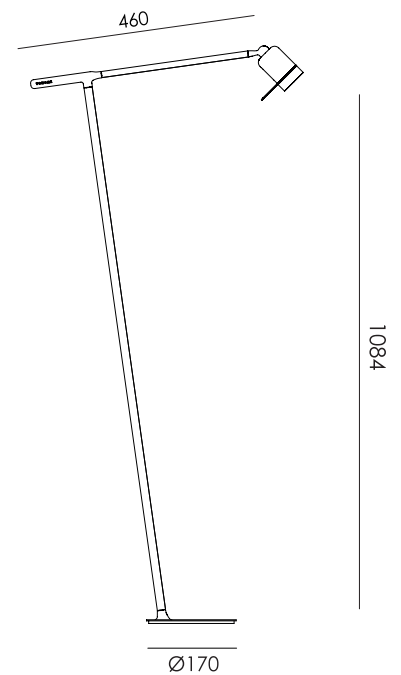

TONONE

technical specifications

ONE + floor

Design by Anton de Groof, 2022

Only ONE: One lamp, endless adventures

Why buy more when you only need one? One lamp. Chargeable, to take anywhere. Timeless, for a sustainable future. One lamp that always illuminates you. Wherever you want. Whenever you want. Tonone ONE. Tonone presents: ONE. One lamp that you can use in countless ways. The start is ONE. What comes next is up to you. ONE + floor, ONE + desk, ONE + wall, ONE + knob or... bring ONE on the road. Charge the lamp and use it up to 5 hours. You only need ONE to surround yourself with light anywhere and anytime you want.

Type	Floor lamp
Environment	Indoor
Material	Steel & aluminum
Weight	1,4 kg
Voltage	220-240 V
Output	5V-1A/2A
IP	20
Lightsource	Lightsource included
Battery	5 - 30 hours
Charge	USB-C
CRI	90
Max lumen	245
Kelvin	2700
Dimmable	Secundair on fixture
Lightbeam	36° (15° / 24°)
Cords	black cords 500 mm & 2500 mm

TONONE

technical specifications

		Article number
	smokey black	5030
	fuzzy white	5031
	heavy metal	5032