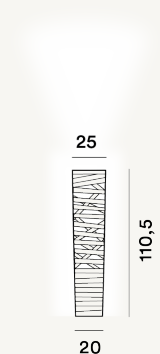

TRESS MEDIA FLOOR PTL

DIMENSIONE

111 x 25 x 25

CAVO

Transparent

COLORE

White, Greige, Black

CERTIFICAZIONI

PESO

Net kg 3.9

MATERIALE

Coated fiberglass-based composite material, varnished metal and aluminium

SORGENTE LUMINOSA

Bulb not included E27 PAR 100W Max Dimmer included