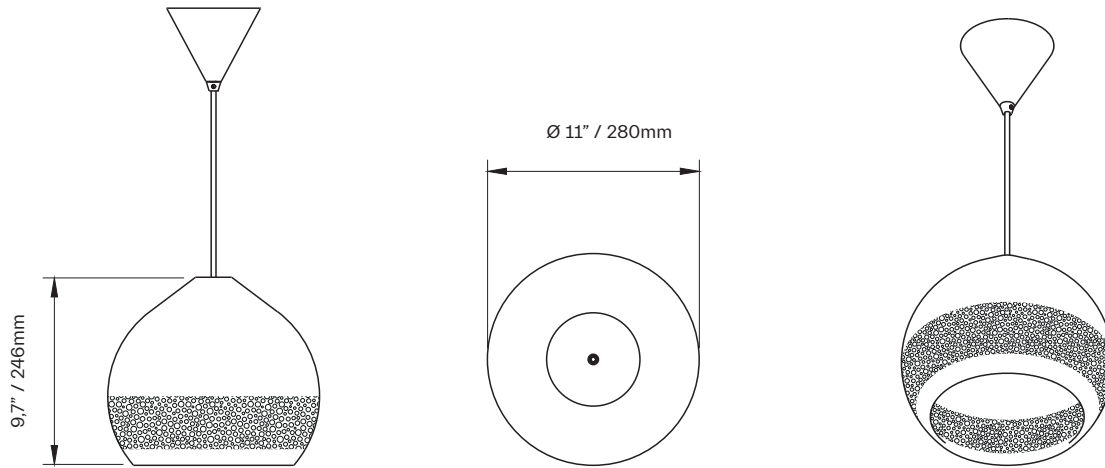

E27

Clay is a living material, the dimensions of our products may vary due to its contractions.

Clay part reference

SHHG30/XXX*

*Change XXX to the desired color reference

Textures and colors

The colors referenced in this technical data sheet are merely intended as a guide. Clay is a natural material, and its properties may vary the colors depending on the manufacturing process.

Electric part reference

HG0/27.X**

**Change X to the desired cable & canopi reference

CODE	W	Y	B
CANOPI	WHITE	WHITE	BLACK
SAMPLE			
CABLE	WHITE	JUTE	BLACK

Light source

220–240V / 50–60Hz.

MAX 10W LED / E27

Energy Class A+

Installation / Important. ⚠

This luminaire, realized in Class II, has not be provided for earthing. For a correct installation, the length of the wire coming from the ceiling has not be to longer than 8 cm, to permit to the canopi to totally cover the wire. Please, shorten the insulated muff if the cable is too short. Indoor use only.

Clay part weight: : 3,2Kg/7,1Lb. Cable length: 2m.

INDOOR USE ONLY