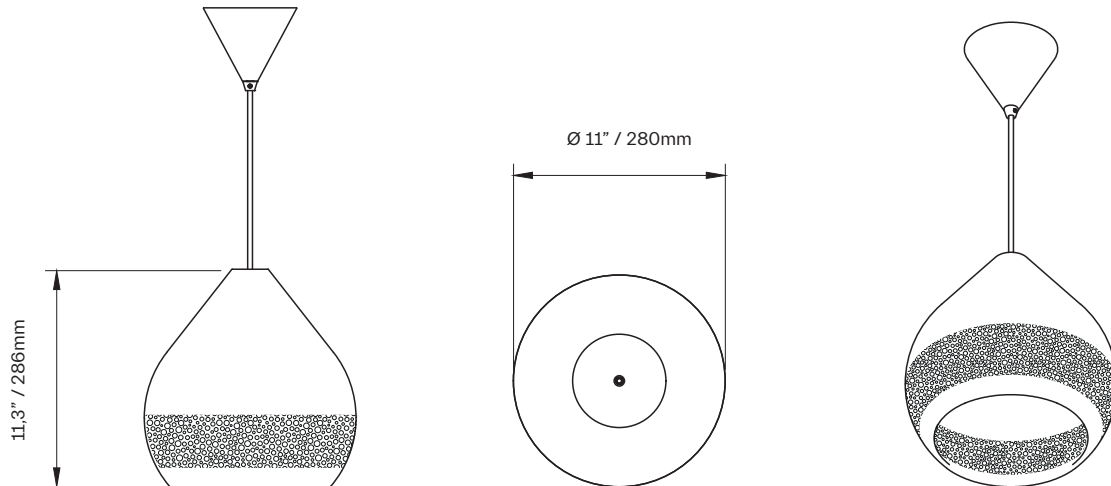

E27

Clay is a living material, the dimensions of our products may vary due to its contractions.

Clay part reference

SHHG36/XXX*

*Change XXX to the desired color reference

Textures and colors

The colors referenced in this technical data sheet are merely intended as a guide. Clay is a natural material, and its properties may vary the colors depending on the manufacturing process.

Electric part reference

HG0/27.X**

**Change X to the desired cable & canopy reference

CODE	W	Y	B
CANOPY	WHITE	WHITE	BLACK
SAMPLE			
CABLE	WHITE	JUTE	BLACK

Light source

220–240V / 50–60Hz.

MAX 10W LED / E27

Energy Class A+

Installation / Important. ⚠

This luminaire, realized in Class II, has not be provided for earthing. For a correct installation, the length of the wire coming from the ceiling has not be to longer than 8 cm, to permit to the canopy to totally cover the wire. Please, shorten the insulated muff if the cable is too short. Indoor use only.

Clay part weight: : 3,5Kg/7,7Lb. Cable length: 2m.