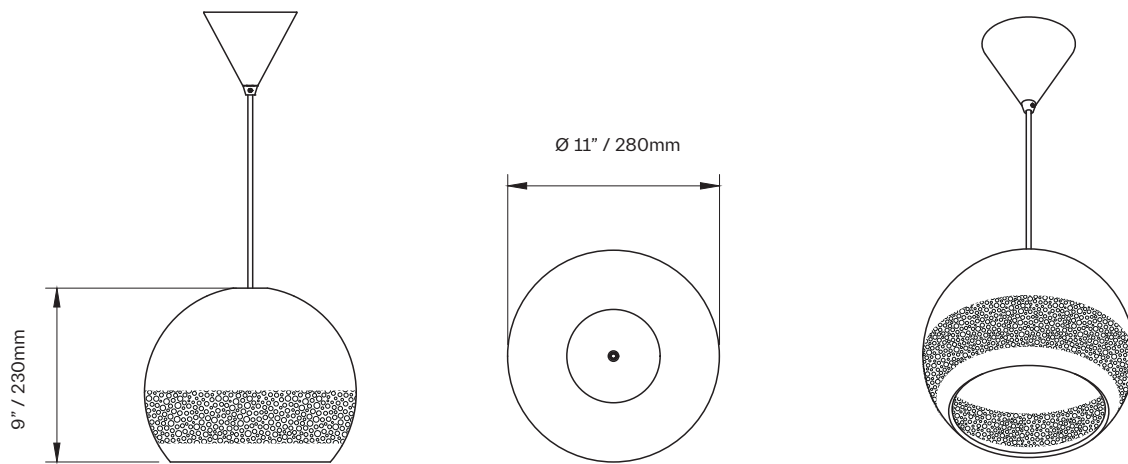

E27

Clay is a living material, the dimensions of our products may vary due to its contractions.

Clay part reference

SRHG30/XXX*

*Change XXX to the desired color reference

Textures and colors

The colors referenced in this technical data sheet are merely intended as a guide. Clay is a natural material, and its properties may vary the colors depending on the manufacturing process.

Electric part reference

HG0/27.X**

**Change X to the desired cable & canopi reference

CODE	W	Y	B
CANOPI	WHITE	WHITE	BLACK
SAMPLE			
CABLE	WHITE	JUTE	BLACK

Light source

220–240V / 50–60Hz.

MAX 10W LED / E27

Energy Class A+

Installation / Important. ⚠

This luminaire, realized in Class II, has not be provided for earthing. For a correct installation, the length of the wire coming from the ceiling has not be to longer than 8 cm, to permit to the canopi to totally cover the wire. Please, shorten the insulated muff if the cable is too short. Indoor use only.

Clay part weight: : 3,0Kg/6,6Lb. Cable length: 2m.

INDOOR USE ONLY