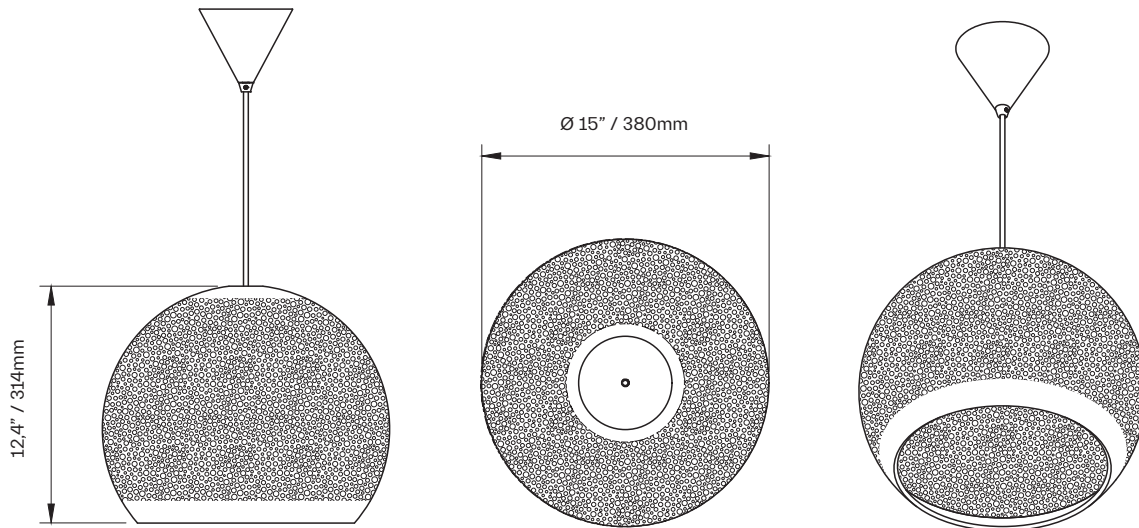

E27

Clay is a living material, the dimensions of our products may vary due to its contractions.

Clay part reference

SPHG40/XXX*

*Change XXX to the desired color reference

Textures and colors

White.
H00

Terra.
H02

Electric part reference

HG0/27.X**

**Change X to the desired cable & canopi reference

CODE	W	Y	B
CANOPI	WHITE	WHITE	BLACK
SAMPLE			
CABLE	WHITE	JUTE	BLACK

Light source

220–240V / 50–60Hz.

MAX 10W LED / E27

Energy Class A+

Clay part weight: : 3,5Kg/7,7Lb. Cable length: 2m.

INDOOR USE ONLY