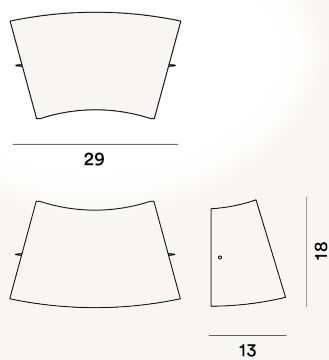

TUTU’ WALL PTL

DIMENSIONE

13 x 29 x 18

CAVO

COLORE

White

CERTIFICAZIONI

PESO

Net kg 0.8

MATERIALE

Blown glass, metal and aluminium

SORGENTE LUMINOSA

Bulb not included E14 2x60W Max ON-OFF