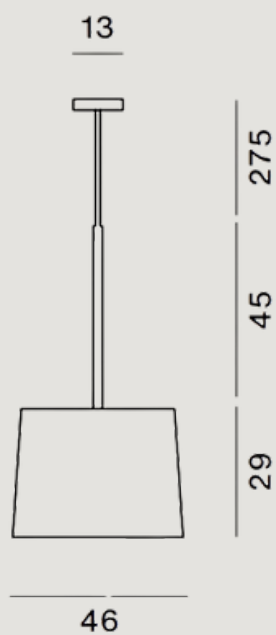

# TWIGGY

**Colours:**  
bianco, nero

**Weight:**  
net kg 1,80

Coated fibreglass-based  
composite material, PMMA,  
and polycarbonate

Max 3x77W E27

 CE IP 20