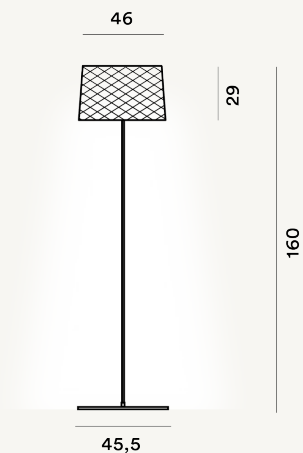

TWIGGY GRID OUTDOOR READING LED

DIMENSIONE

160 x 46 x 46

CAVO

Black

COLORE

Carmine, Greige

CERTIFICAZIONI

PESO

Net kg 25.2

MATERIALE

Coated fiberglass-based composite material, PMMA, coated metal and aluminium

SORGENTE LUMINOSA

LED included Scheda Led 32W 2850 K 3930lm CRI>90
ON-OFF