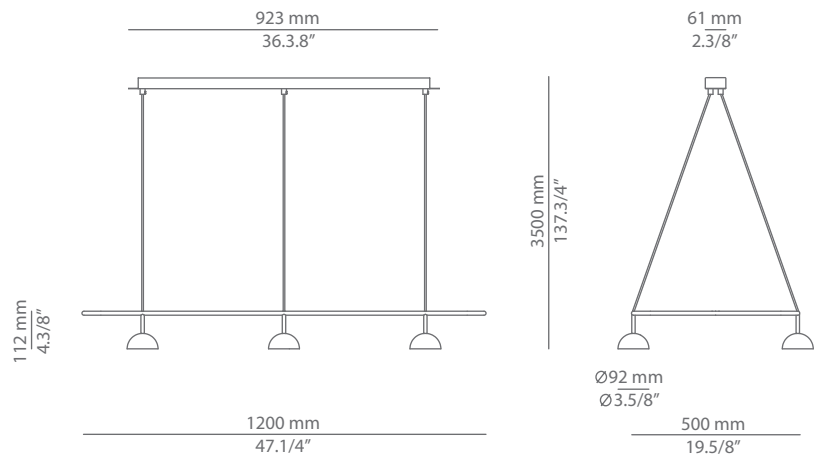

Accessories

Code	Description
123935000	Sound absorbing panel with artificial greenery

SPECIAL REQUIREMENTS

Custom finishes and versions

We offer custom plated or RAL finishes and shades.

Alternate lamping and sizes available for projects. Consult our offices.

Special instructions

ESTILUZ, S.A.
Carretera d'Ogassa, s/n
17860 Sant Joan de les Abadesses
T+34 972 720 125
F+34 972 720 796

estiluz@estiluz.com
www.estiluz.com