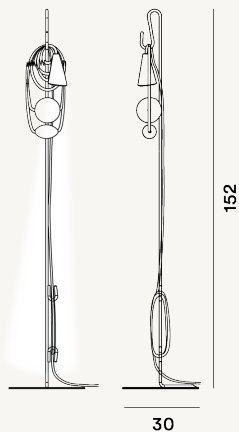

FILO READING PTL

DIMENSIONE

152 x 30 x 30

CAVO

Orange| White and Black| Red and White| Green

COLORE

Amethyst queen, Eastern coral, Emerald king, Teodora

CERTIFICAZIONI
IP 20

PESO

Net kg 5.7

MATERIALE

Porcelain, textile cable, blown glass and varnished metal

SORGENTE LUMINOSA

LED retrofit bulb included G9 4W 3000 K 400lm CRI>80 ON-OFF