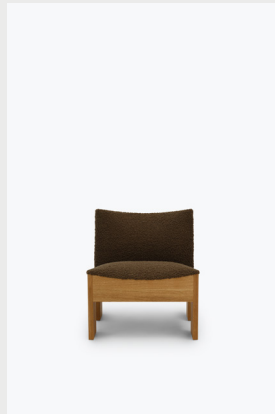

Tenon Lounge Chair

Despite its small dimensions, the Tenon Lounge Chair boasts an expressive character - hard and soft, strong, and graceful - as it cultivates contrasts between hard wood and upholstered surfaces. A clean construction in solid oak, assembled in a so-called 'mortise and tenon joint,' creates a sculptural frame for the seat. The straight lines and robustness of the frame embrace a softer counterplay of bouncy curves, like a shield protecting a soft core.

Product Type Lounge Chair, Furniture

Designer Omayra Maymo, 2023

About the Designer The studio of Omayra Maymó explores the expressive and story-telling ability of design. The Copenhagen based Spanish designer utilises the natural qualities of materials, often testing the boundaries of conventional production with an aim at providing a new perspective within the design industry. Mixing narrative driven design with highly functional objects, her work promotes emotive based design.

Environment Indoor

Country of Origin Latvia

Assembly Requirements Preassembled

Material The Tenon Lounge Chair is made from solid oak, featuring a wood veneer back and seat. Both the seat and back are upholstered with high-quality foam.

Weight

18 kg / 39.7 lbs

Weight incl Packaging

25 kg / 55.1 lbs

**Versions**

Item No: 43011
Variant: Fumed Oak

Item No: 43010
Variant: Natural Oak

Availability