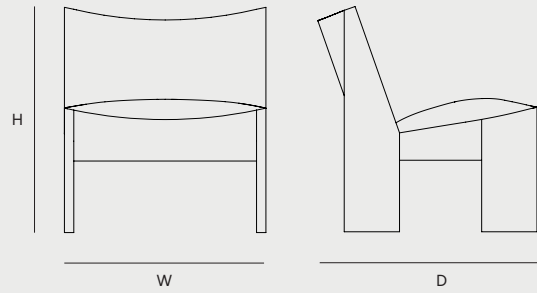

Dimensions

Height: 730 mm / 28.7"
Width: 645 mm / 25.4"
Depth: 700 mm / 27.6"
Seat Height: 350 mm / 13.8"
Seat Width: 650 mm / 25.6"
Seat Depth: 500 mm / 19.7"

Packaging Dimensions

Height: 950 mm / 37.4"
Width: 1000 mm / 39.4"
Depth: 950 mm / 37.4"

Weight

18 kg / 39.7 lbs

Weight incl Packaging

25 kg / 55.1 lbs