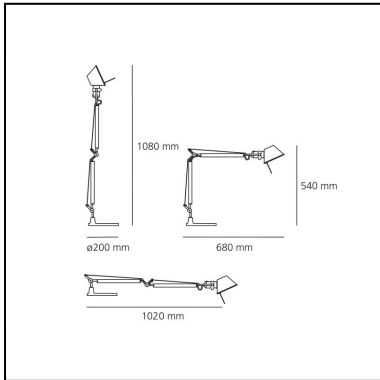

## LUMINAIRE \*

- Watt: **8W**
- Voltage: **220V-240V**
- Delivered lumen output: **615lm**
- CCT: **2700K**
- Efficiency: **58%**
- Efficacy: **76.87lm/W**
- CRI: **90**

\* Photometric data may vary depending on the source installed.  
Light measurements are provided in relative form and technical lighting calculations may be updated according to the effective source used.

## Notes

Interchangeable support: table base, clamp, desk fixed support and twin support that allows two independent lamp units to be fitted. Possibility to mount LED source on E27 Socket. Complete lamp consists of body lamp + accessories

## DIMENSIONS

- Length: **680 mm**
- Height: **540 mm**
- Base Diameter: **200 mm**
- Max Extension Height: **1080 mm**
- Max Extension Length: **1020 mm**
- Impact Resistance: **N/D**
- Glow Wire Test: **N/D°**

## SOURCES NOT INCLUDED

- Category: **LED RETROFIT**
- Number: **1**
- Watt: **12W**
- Socket: **E27**

**Accessories**

Table base ø cm. 20 - Black A008610

Table clamp aluminium A004100

Desk fixed support aluminium A004200