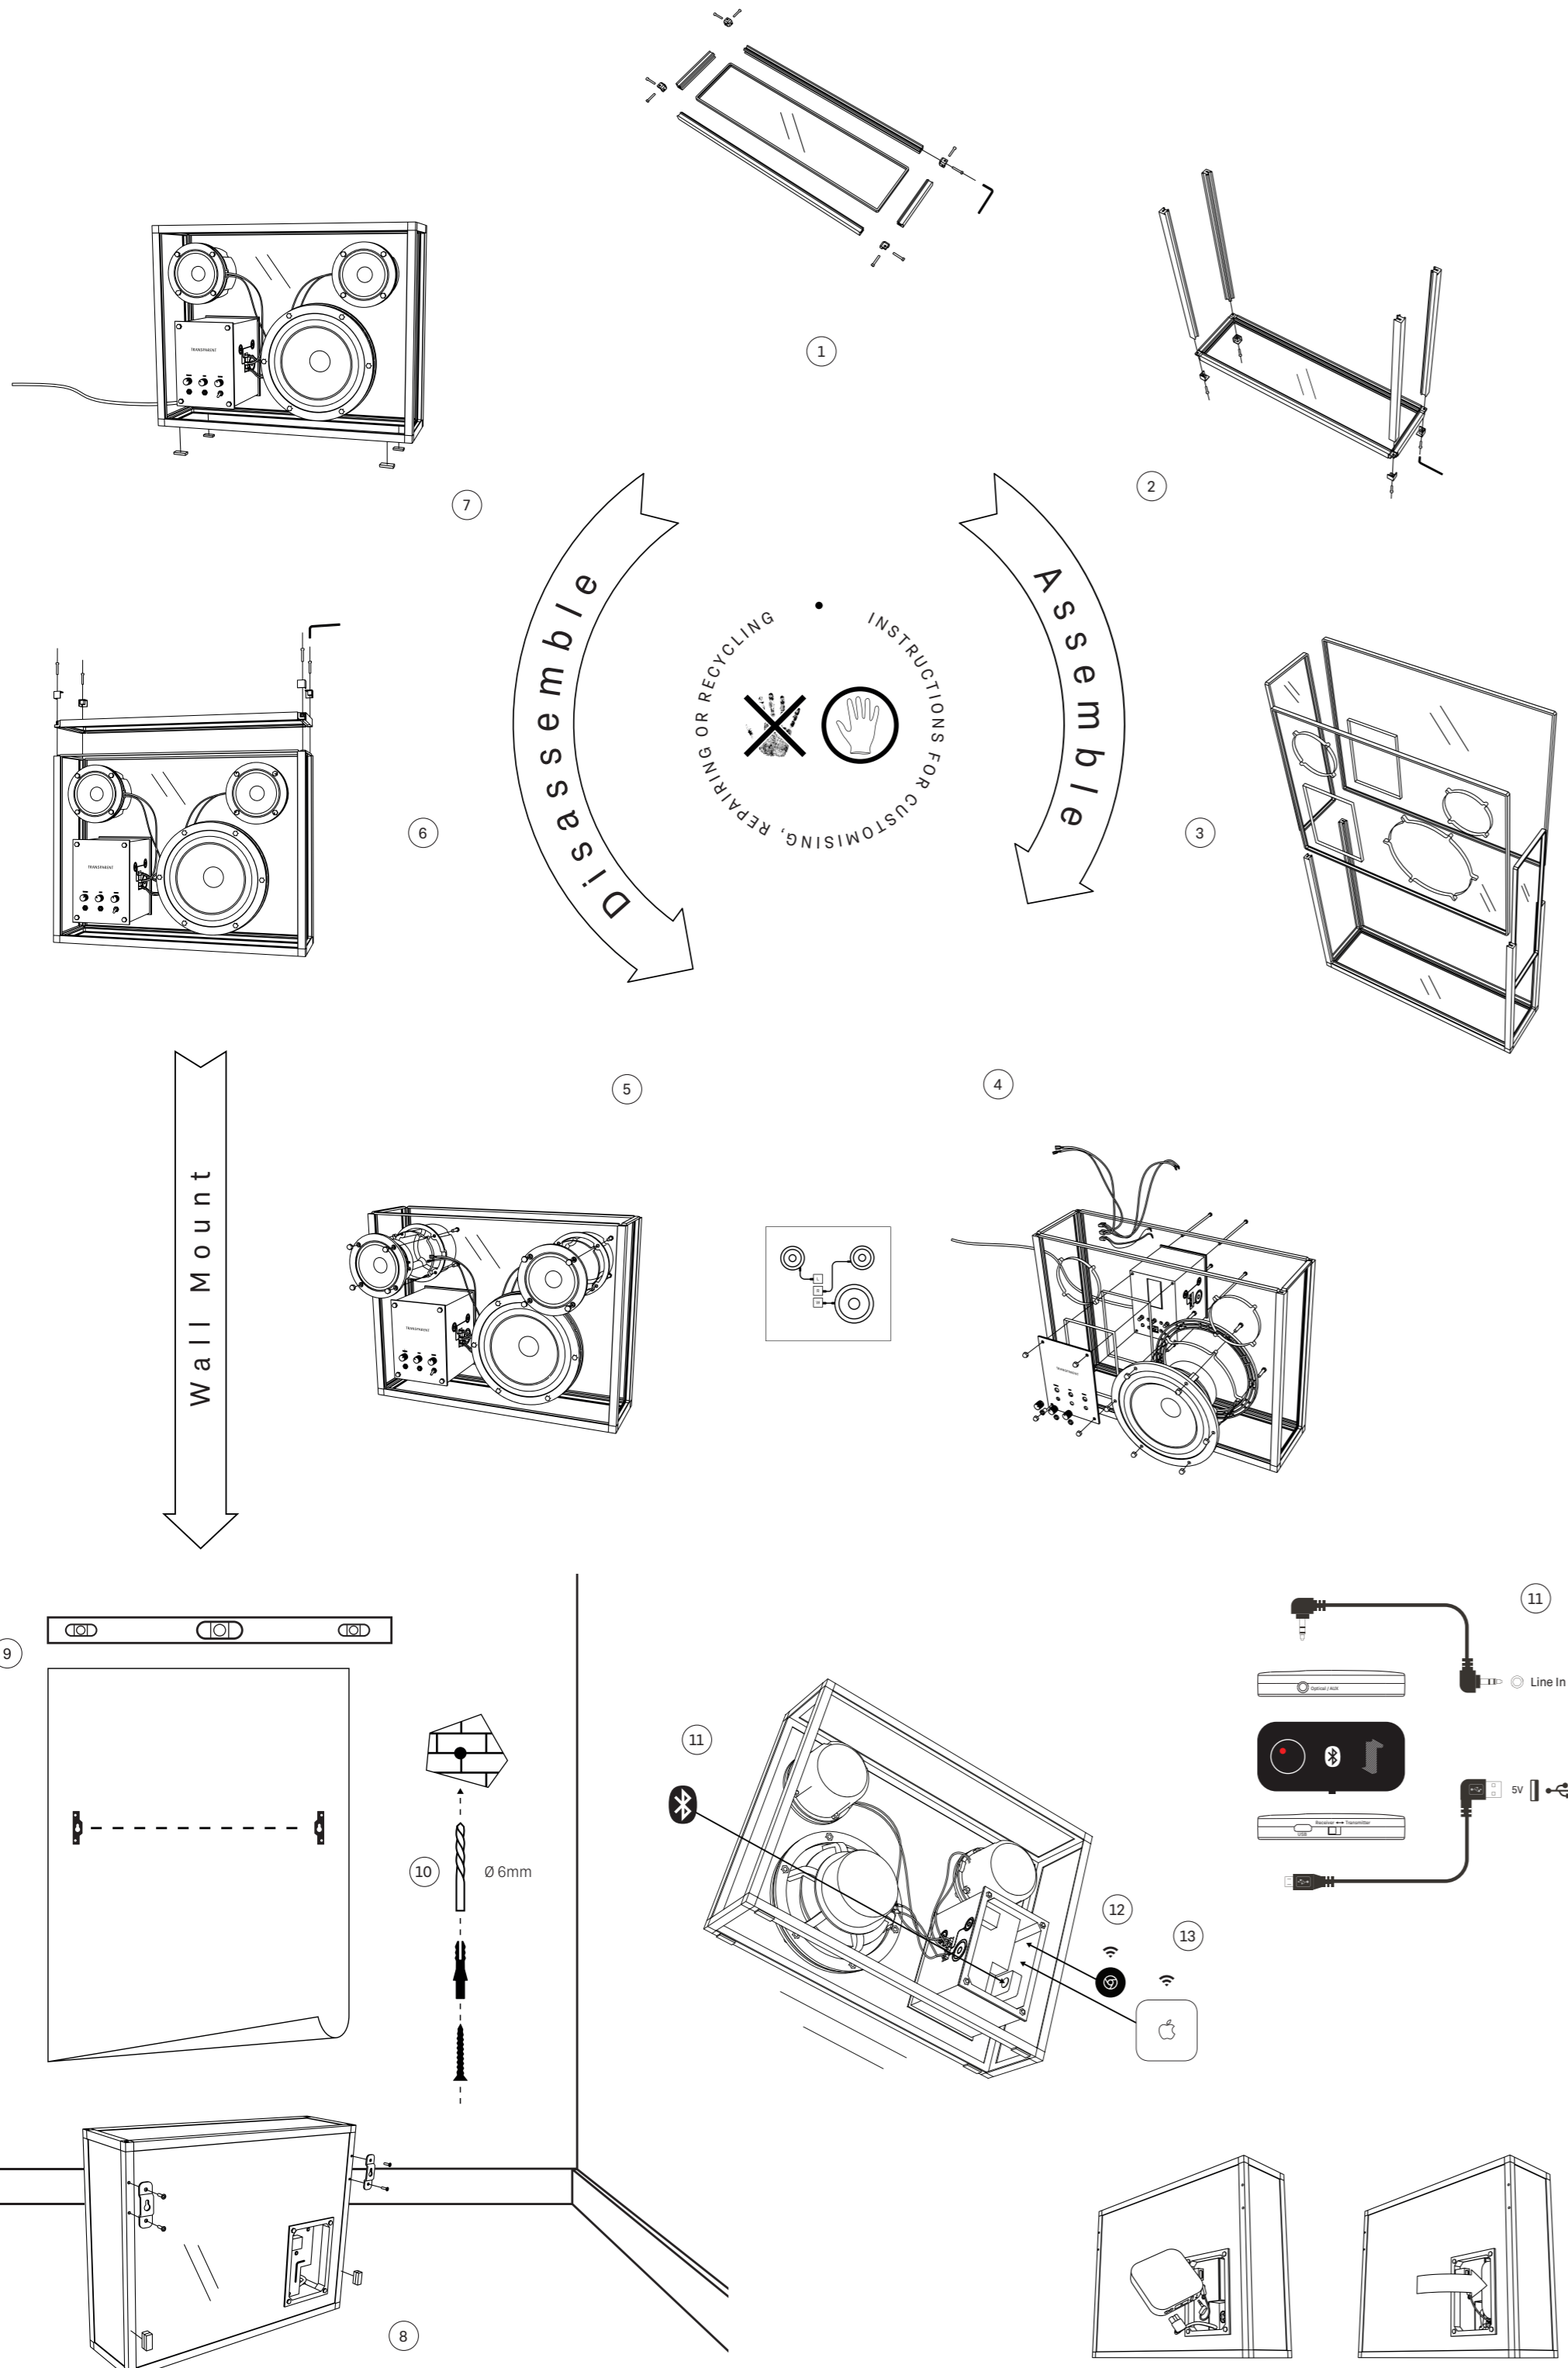

TRANSPARENT

Transparent Speaker

TS—B

Designed and developed by Transparent™
Stockholm, Sweden

© transpa.rent
🌐 <https://transpa.rent>

Glass Drawings

Scale 1:1
Glass Type: Tempered
Thickness: 6
Dimensions: mm
Tolerance: ±0,2