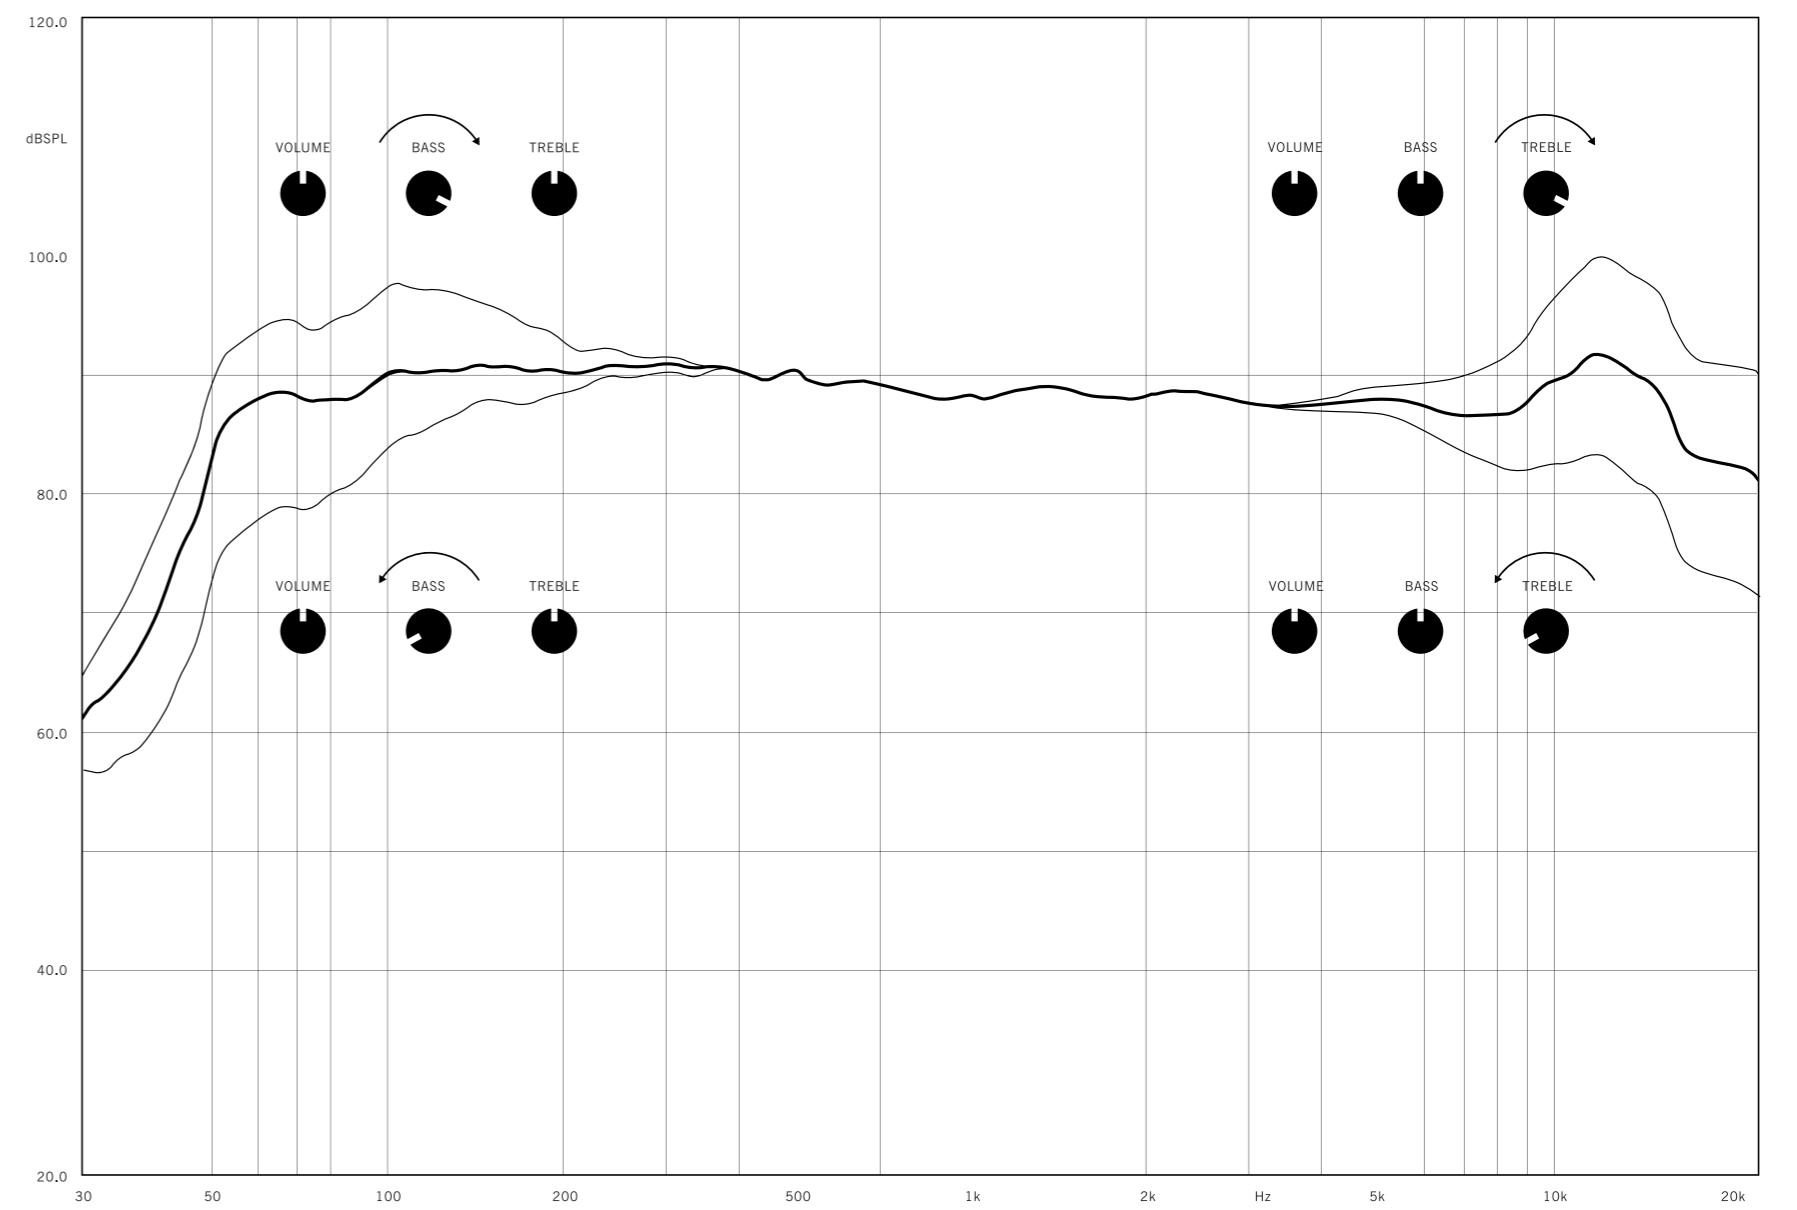

TRANSPARENT

Transparent Speaker

TS—B

Designed and developed by Transparent™
Stockholm, Sweden

© transpa.rent
🌐 <https://transpa.rent>

Glass Drawings

Scale 1:1
Glass Type: Tempered
Thickness: 6
Dimensions: mm
Tolerance: ±0,2