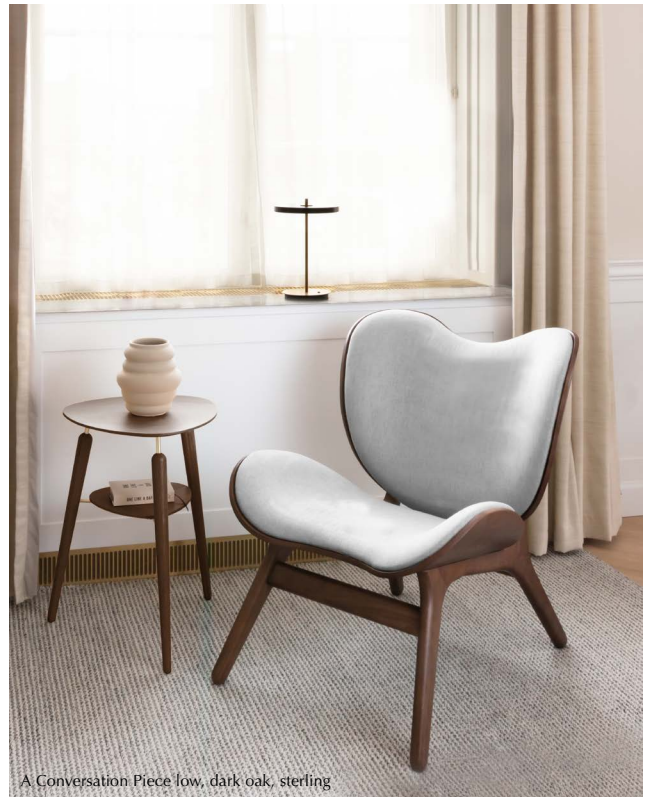

tangerine

mocca

summer shine

morning meadows

UMAGE

A CONVERSATION PIECE LOW | LOUNGE CHAIR

Designed by Anders Klem

A Conversation Piece low, dark, tangerine

A Conversation Piece low, dark oak, sterling

A Conversation Piece low is a lounge chair that encourages relaxation and openness, unwinding and having a conversation with friends. It is ideal for use in the living room, as a corner chair, or as part of an extra lounge area. Its comfortable shape also makes it suitable for the bedroom or as an extra chair in a nursery. A Conversation Piece low is available in oak, dark oak and black oak in eight carefully selected colours of the 100% recycled Horizons textile. A Conversation Piece low has interchangeable upholstery, meaning that you can change the upholstery easily yourself and add new life to the design without having to buy an entirely new furniture piece, saving the world resources.