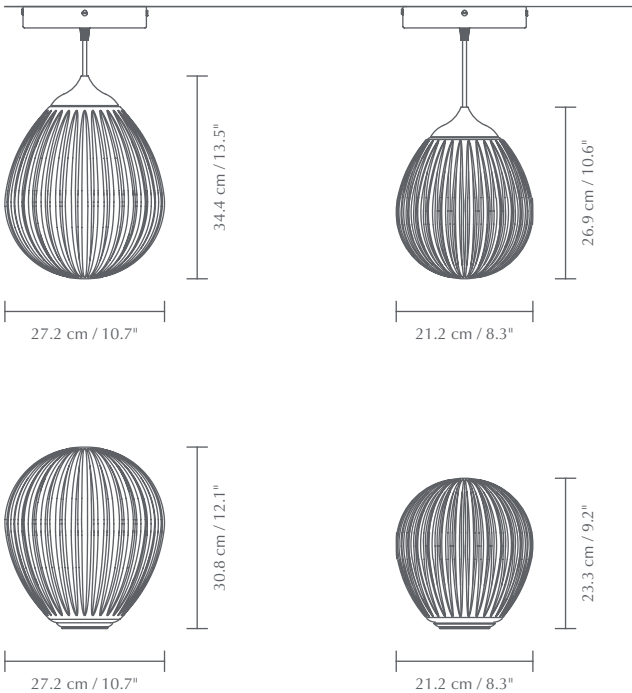

AROUND THE WORLD

Designed by Luigi Vittorio Cittadini

RECOMMENDED ACCS.

Cord Set	#4005 / #4006
Canopy	#4007 / #4008 / #4029 / #4030
Swag kit	#4009 / #4010
Tripod base	#4053 / #4054 / #4055 / #4056
Cannonball	#4031 / #4032
Cannonball cluster 2	#4089 / #4091
Cannonball cluster 3	#4090 / #4092
Santé floor	#4035 / #4036 / #4037 / #4038
Santé table	#4045 / #4046 / #4050 / #4052
Rosette	#4144 / #4145
Pendant Top Cover	#4227 / #4228 / #4229 / #4230

RECOMMENDED LIGHT SOURCE(S)

Classic Idea	#4109
Basic Idea	#4226

UMAGE