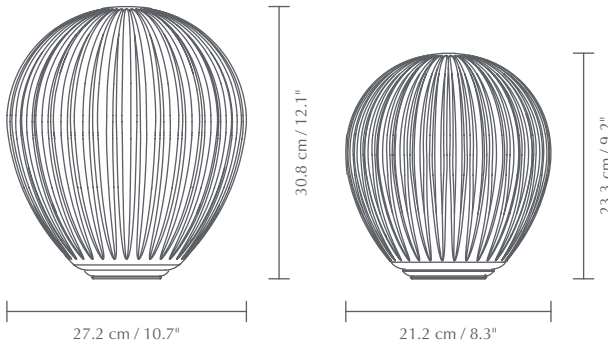

Colour variations

white

black

brushed steel

brushed brass

UMAGE