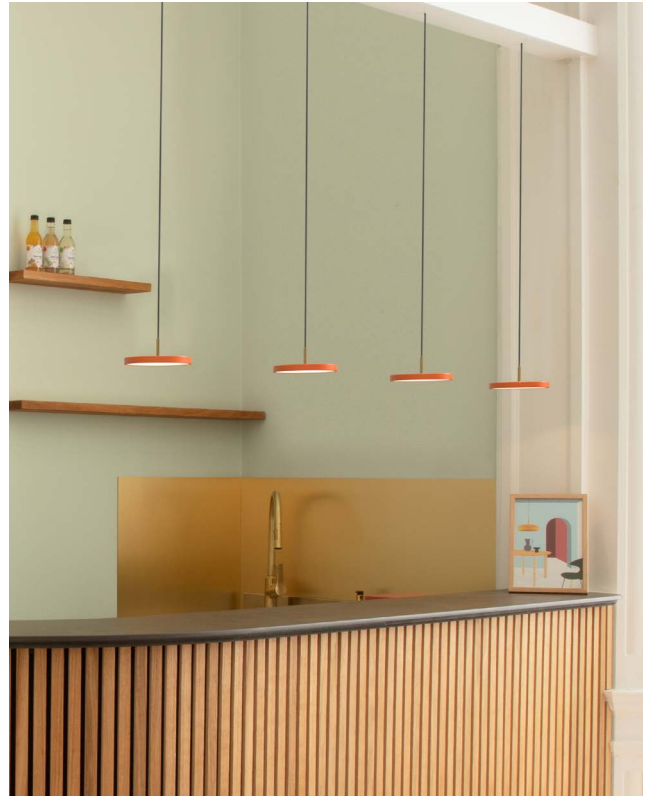

ASTERIA MICRO

Designed by Søren Ravn Christensen

AIM FOR THE STARS WITH ASTERIA MICRO

Born at the crossroads of design, technology and craftsmanship, this lamp incorporates built-in LED lights into a sleek, minimalist shape, echoing a design from the future and for the future. Asteria Micro is ideal above the kitchen counter or the dining table and goes well in pairs of two.

Find more info on our website umage.com