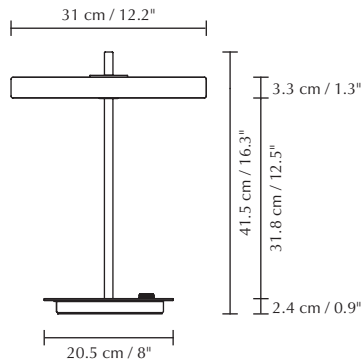

ASTERIA TABLE LAMP

Designed by Søren Ravn Christensen

Colour variations

(base)

brass

black

pearl white
(RAL: 9001)

anthracite grey
(RAL: 7016)

forest green
(RAL: 6004)

ruby red
(RAL: 3032)

black
(RAL: 9005)

nuance mist
(RAL: 7047)

nuance olive

nuance rose
(RAL: 3014)

nuance orange
(RAL: 2010)

Table lamp

DIMENSIONS

Ø: 31 cm / 12.2"
H: 41.5 cm / 16.3"

MARKINGS, TESTS & CERTIFICATIONS

CE, UKCA (for indoor use), IP2X, cETLus

USB-port incl.

MATERIAL

Polypropylene, steel, aluminium and acrylic
Incl. 2 m / 6'6" black cord

WARRANTY

10 years warranty against manufacturer defects

WEIGHT

2.3 kg / 5.1 lb

WEIGHT INCL. PACKAGING

3.2 kg / 7.1 lb

LIGHT SOURCE

13W LED panel built-in. 3000 K - 600 lumen CRI: 83
25000 H. Dimmable

PACKAGING DIMENSIONS (L x W x H)

33.6 x 54.6 x 5.6 cm / 13.2 x 21.5 x 2.2"

ASSEMBLY TIME

5 min - video guide at umage.com

MEDIA KIT

Photos and press material
Download at umage.presscloud.com

ORDERING INFORMATION

Pearl white	EU/UK/APAC #2305 / US #2311
Anthracite grey	EU/UK/APAC #2306 / US #2312
Forest green	EU/UK/APAC #2307 / US #2313
Ruby red	EU/UK/APAC #2309 / US #2314
Black	EU/UK/APAC #2308 / US #2310
Nuance mist	EU/UK/APAC #2434 / US N/A
Nuance olive	EU/UK/APAC #2435 / US N/A
Nuance rose	EU/UK/APAC #2436 / US N/A
Nuance orange	EU/UK/APAC #2437 / US N/A
Pearl white - black base	EU/UK/APAC #2544 / US N/A
Black - black base	EU/UK/APAC #2543 / US N/A

UMAGE