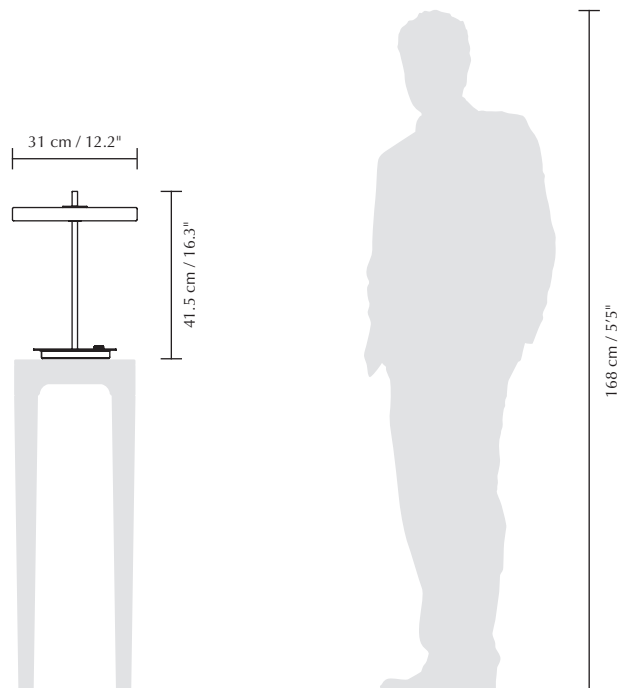

ADD MINIMALISM TO THE TABLE

Asteria table lamp has a built-in LED panel with a diffuser ensuring a soft illumination in the room. The brass stem going through the table lamp as a vertical axis, reinforces a tight and sleek expression. Asteria table lamp has a hidden USB-port, so you can charge your phone – even when the light is turned off. The lamp is ideal on the desk or as a bedside table lamp but will add elegance to every corner of the home.

Find more info on our website umage.com