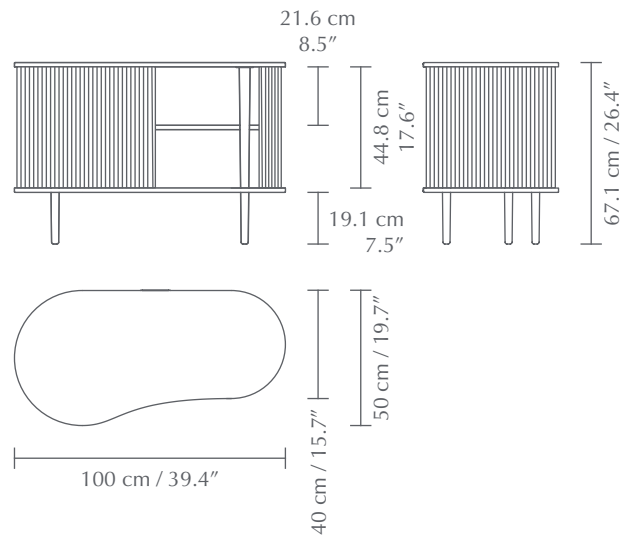

ORDERING INFORMATION

Audacious cabinet oak petrol blue	#5600+5600-1
Audacious cabinet oak silver grey	#5600+5600-2
Audacious cabinet oak spring green	#5600+5600-3
Audacious cabinet oak dusty rose	#5600+5600-4
Audacious cabinet oak slate grey	#5600+5600-5
Audacious cabinet oak hazelnut	#5600+5600-6
Audacious cabinet oak charcoal	#5600+5600-7
Audacious cabinet oak sand	#5600+5600-8
Audacious cabinet dark oak petrol blue	#5800+5800-1
Audacious cabinet dark oak silver grey	#5800+5800-2
Audacious cabinet dark oak spring green	#5800+5800-3
Audacious cabinet dark oak dusty rose	#5800+5800-4
Audacious cabinet dark oak slate grey	#5800+5800-5
Audacious cabinet dark oak hazelnut	#5800+5800-6
Audacious cabinet dark oak charcoal	#5800+5800-7
Audacious cabinet dark oak sand	#5800+5800-8
Audacious cabinet black oak petrol blue	#5111+5800-1
Audacious cabinet black oak silver grey	#5111+5800-2
Audacious cabinet black oak spring green	#5111+5800-3
Audacious cabinet black oak dusty rose	#5111+5800-4
Audacious cabinet black oak slate grey	#5111+5800-5
Audacious cabinet black oak hazelnut	#5111+5800-6
Audacious cabinet black oak charcoal	#5111+5800-7
Audacious cabinet black oak sand	#5111+5800-8