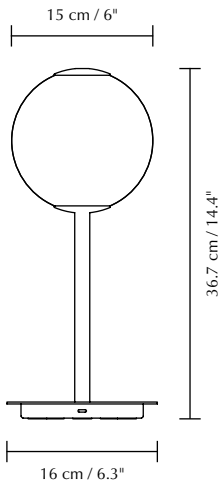

# AUDREY TABLE

Designed by Søren Ravn Christensen

Colour variations

plated brass

 Table lamp

**DIMENSIONS**  
Ø: 15 cm / 16"  
H: 36.7 cm / 14.4"

 **MARKINGS, TESTS & CERTIFICATIONS**  
CE, UKCA (for indoor use), IP2X

 USB-C port incl.

**MATERIAL**  
Steel, aluminium, PC, ABS and opal glass  
Incl. 2.1 m / 6'9" black cord

 **WARRANTY**  
10 years warranty against manufacturer defects

 **LIGHT SOURCE**  
11W LED panel built-in. 2700 K - 630 lumen CRI: 91  
50000 H. Dimmable

 **PACKAGING DIMENSIONS (L x W x H)**  
39 x 20.5 x 20.7 cm / 15.4 x 8 x 8.1"

 **ASSEMBLY TIME**  
5 min

 **MEDIA KIT**  
Photos and press material  
Download at [umage.presscloud.com](https://umage.presscloud.com)