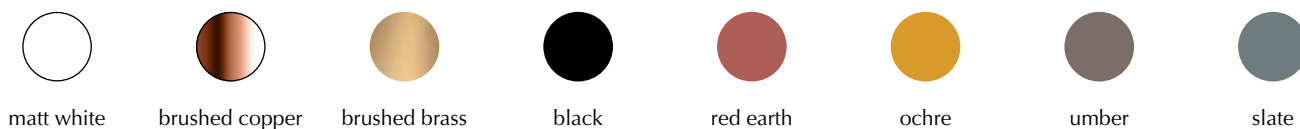

Colour variations