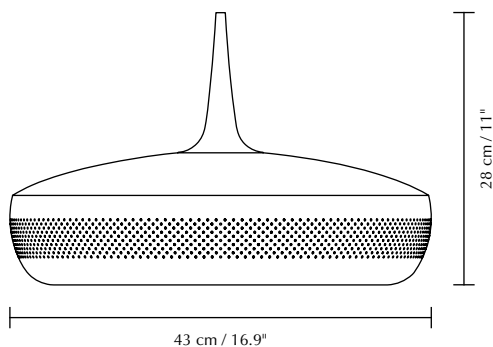

CLAVA DINE

Designed by Søren Ravn Christensen

Pendant lampshade
Compatible with E26 / E27

DIMENSIONS
Ø: 43 cm / 16.9"
H: 28 cm / 11"

MATERIAL
Aluminium

WEIGHT
880 g / 1.9 lb

WEIGHT INCL. PACKAGING
2.3 kg / 5.1 lb

LIGHT SOURCE
E26 / E27 - max 15W LED (not included)

PACKAGING DIMENSIONS (L x W x H)
45.8 x 45.8 x 14.7 cm / 2 x 2 x 5.8"

ASSEMBLY TIME
5 min

MEDIA KIT
Photos and press material
Download at umage.presscloud.com

 # ORDERING INFORMATION

Clava Dine matt white	#2076
Clava Dine brushed copper	#2098
Clava Dine brushed brass	#2099
Clava Dine black	#2217
Clava Dine red earth	#2301
Clava Dine ochre	#2302
Clava Dine umber	#2303
Clava Dine slate	#2304

Colour variations

UIMAGE