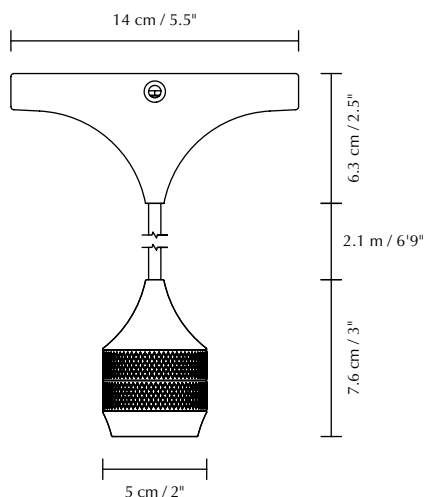

CORD SET PRO

Designed by Anders Klem

DIMENSIONS

Ø: 14 cm / 5.5"
H: 6.3 cm / 2.5"

MARKINGS, TESTS & CERTIFICATIONS

CE, UKCA (for indoor use), IP2X

MATERIAL

Aluminum and bakelite
Incl. 2.1 m / 6'9" cord

WEIGHT

400 g / 0.9 lb

WEIGHT INCL. PACKAGING

600 g / 1.3 lb

LIGHT SOURCE

E27 - max 15W LED (not included)
Max load capacity of 4.5 kg / 9.9 lb are allowed

PACKAGING DIMENSIONS (L x W x H)

16.4 x 16.5 x 10.1 cm / 6.46 x 6.5 x 4"

The Cord Set Pro consists of 2.1 meters of cord, a canopy and an E27 socket. With refined aluminium details in brushed brass, brushed steel, black or white, this cord set perfectly and elegantly holds your favourite lampshade.