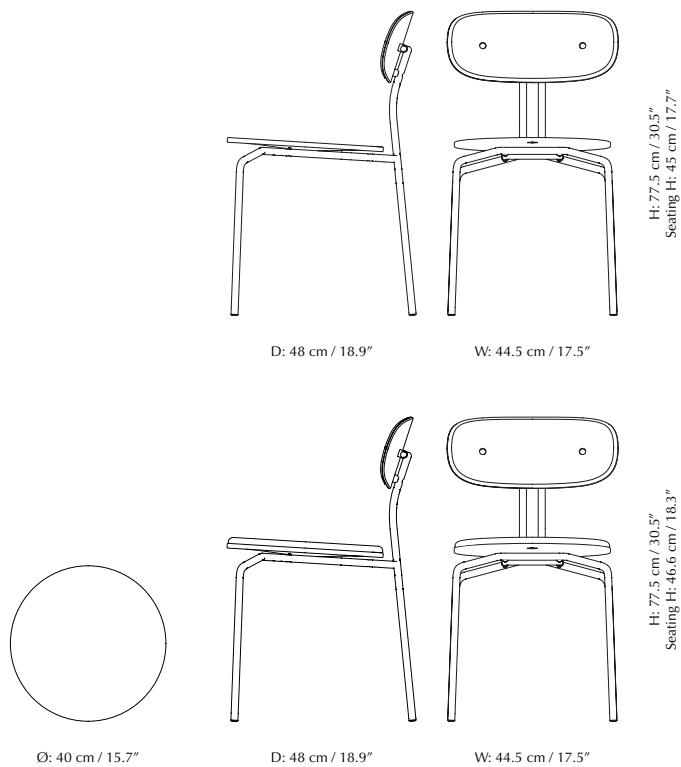

Material: Steel and plywood. Plywood backrest and seat with oak top veneer and steel frame. Removable seat cushion with foam. WAGNER® felt exchangeable gliders installed as standard. Plastic replacement gliders included. Knock-down, delivered unassembled. Stackable chair. With trolley: 12-14 pcs. Without trolley: 8 pcs.

Dimensions (H x W x D): 77.5 x 44.5 x 48 cm / 30.5 x 17.5 x 18.9"

Weight:

Curious: 4.8 kg / 10.6 lb

Curious with seat cushion: 5.8 kg / 12.8 lb

Packaging dimensions:

Curious: 63 x 45.5 x 96 cm / 24.8 x 17.9 x 37.8"

Seat cushion: 42.8 x 42.8 x 12.5 cm / 16.9 x 16.9 x 4.9"

Tests and certificates:

Global Recycled Standard

OEKO-TEX® STANDARD 100

Assembly time: 5 min

Media kit:

Photos and press material: Download at umage.presscloud.com

Cleaning:

It is recommended to give the upholstery a frequent vacuuming or light brushing. It is very important to rub very gently to avoid colour change. This proper cleaning will prevent buildup of dust, soil and oils which can be damaging to cover material. In the event of a spillage, it is imperative to act quickly. Carefully soak up any excess liquid, ideally using the edge of a white paper towel, then dab gently with a fresh towel taking care to avoid soaking in or spreading of the remaining liquid. Do not machine wash, contact a professional in case of stain removal.

Made in China under ethical working conditions

TM and © 2026 UIMAGE. All rights reserved.