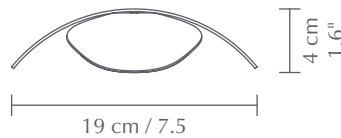

ORDERING INFORMATION

Forget Me Not mini oak	EU/UK/US/APAC #2219
Forget Me Not mini dark oak	EU/UK/US/APAC #2220
Forget Me Not mini black oak	EU/UK/US/APAC #2221
Forget Me Not medium oak	EU/UK/US/APAC #2224
Forget Me Not medium dark oak	EU/UK/US/APAC #2225
Forget Me Not medium black oak	EU/UK/US/APAC #2226
Forget Me Not large oak	EU/UK/US/APAC #2227
Forget Me Not large dark oak	EU/UK/US/APAC #2228
Forget Me Not large black oak	EU/UK/US/APAC #2229