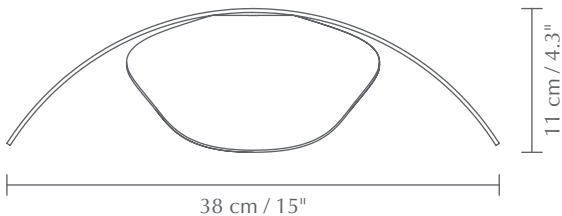

Colour variations

oak

dark oak

black oak

RECOMMENDED ACCS.

Rosette Mini single	#4002
Rosette Mini cluster 3	#4003
Rosette Mini cluster 5	#4014
Tiny Idea	#4187