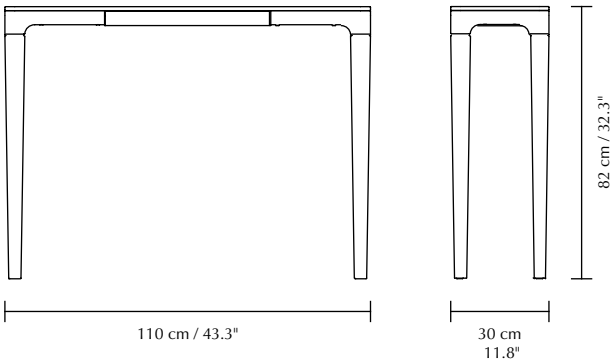

Colour variations

(wood)

(FENIX® nanolaminate)

oak

dark oak

black oak

obsidian
black

cloud grey

moss green

UMAGE