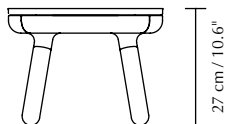

PAFF | TABLE

Designed by Søren Ravn Christensen

DIMENSIONS (H x W x D)

Paff low: 27 x 50 x 35 cm / 10.6 x 19.7 x 13.8"
Paff tall: 43 x 50 x 35 cm / 16.9 x 19.7 x 13.8"

MARKINGS, TESTS & CERTIFICATIONS

EN 16139 Furniture – Seating (Level 1)
EN 17191 Furniture – Seating for children
EN 71-3 Toy safety – Migration of certain elements

WEIGHT INCL. PACKAGING

Paff low with marble top: 15.1 kg / 33.3 lb
Paff low with oak top: 12.2 kg / 26.9 lb
Paff low with tray top: 10.3 kg / 22.7 lb
Paff tall with marble top: 16 kg / 35.3 lb
Paff tall with oak top: 13.1 kg / 28.9 lb
Paff tall with tray top: 11.2 kg / 24.7 lb

ASSEMBLY TIME

10 min

MEDIA KIT

Photos and press material
Download at umage.presscloud.com

ORDERING INFORMATION

Paff low table oak green marble	#5610C5610-1C5612
Paff low table oak	#5610C5610-1C5613
Paff low table oak pearl white	#5610C5610-1C5615
Paff low table oak anthracite grey	#5610C5610-1C5616
Paff low table oak olive green	#5610C5610-1C5617
Paff low table oak brushed steel	#5610C5610-1C5618
Paff low table oak plated brass	#5610C5610-1C5619
Paff tall table oak green marble	#5610C5610-2C5612
Paff tall table oak	#5610C5610-2C5613
Paff tall table oak pearl white	#5610C5610-2C5615
Paff tall table oak anthracite grey	#5610C5610-2C5616
Paff tall table oak olive green	#5610C5610-2C5617
Paff tall table oak brushed steel	#5610C5610-2C5618
Paff tall table oak plated brass	#5610C5610-2C5619