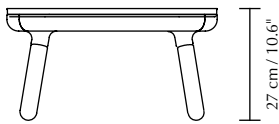

PAFF | TABLE

Designed by Søren Ravn Christensen

DIMENSIONS (H x W x D)

Paff low: 27 x 50 x 35 cm / 10.6 x 19.7 x 13.8"
Paff tall: 43 x 50 x 35 cm / 16.9 x 19.7 x 13.8"

MARKINGS, TESTS & CERTIFICATIONS

EN 16139 Furniture – Seating (Level 1)
EN 17191 Furniture – Seating for children
EN 71-3 Toy safety – Migration of certain elements

WEIGHT INCL. PACKAGING

Paff low with marble top: 15.1 kg / 33.3 lb
Paff low with oak top: 12.2 kg / 26.9 lb
Paff low with tray top: 10.3 kg / 22.7 lb
Paff tall with marble top: 16 kg / 35.3 lb
Paff tall with oak top: 13.1 kg / 28.9 lb
Paff tall with tray top: 11.2 kg / 24.7 lb

ASSEMBLY TIME

10 min

MEDIA KIT

Photos and press material
Download at umage.presscloud.com

ORDERING INFORMATION

Paff low table oak green marble	#5610C5610-1C5612
Paff low table oak	#5610C5610-1C5613
Paff low table oak pearl white	#5610C5610-1C5615
Paff low table oak anthracite grey	#5610C5610-1C5616
Paff low table oak olive green	#5610C5610-1C5617
Paff low table oak brushed steel	#5610C5610-1C5618
Paff low table oak plated brass	#5610C5610-1C5619
Paff tall table oak green marble	#5610C5610-2C5612
Paff tall table oak	#5610C5610-2C5613
Paff tall table oak pearl white	#5610C5610-2C5615
Paff tall table oak anthracite grey	#5610C5610-2C5616
Paff tall table oak olive green	#5610C5610-2C5617
Paff tall table oak brushed steel	#5610C5610-2C5618
Paff tall table oak plated brass	#5610C5610-2C5619