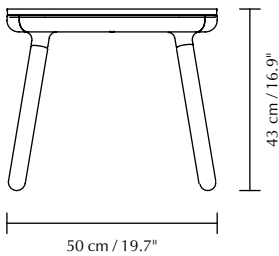

Colour variations

oak

green marble

oak

pearl white
(RAL: 9001)

anthracite grey
(RAL: 7016)

olive green
(RAL: 6003)

brushed steel

plated brass

UMAGE