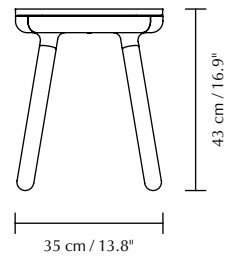

PAFF | TABLE

Designed by Søren Ravn Christensen

DIMENSIONS (H x W x D)

Paff low: 27 x 50 x 35 cm / 10.6 x 19.7 x 13.8"
Paff tall: 43 x 50 x 35 cm / 16.9 x 19.7 x 13.8"

MARKINGS, TESTS & CERTIFICATIONS

EN 16139 Furniture – Seating (Level 1)
EN 17191 Furniture – Seating for children
EN 71-3 Toy safety – Migration of certain elements

WEIGHT INCL. PACKAGING

Paff low with marble top: 15.1 kg / 33.3 lb
Paff low with oak top: 12.2 kg / 26.9 lb
Paff low with tray top: 10.3 kg / 22.7 lb
Paff tall with marble top: 16 kg / 35.3 lb
Paff tall with oak top: 13.1 kg / 28.9 lb
Paff tall with tray top: 11.2 kg / 24.7 lb

ASSEMBLY TIME

10 min

MEDIA KIT

Photos and press material
Download at umage.presscloud.com

ORDERING INFORMATION

Paff low table oak green marble	#5610C5610-1C5612
Paff low table oak	#5610C5610-1C5613
Paff low table oak pearl white	#5610C5610-1C5615
Paff low table oak anthracite grey	#5610C5610-1C5616
Paff low table oak olive green	#5610C5610-1C5617
Paff low table oak brushed steel	#5610C5610-1C5618
Paff low table oak plated brass	#5610C5610-1C5619
Paff tall table oak green marble	#5610C5610-2C5612
Paff tall table oak	#5610C5610-2C5613
Paff tall table oak pearl white	#5610C5610-2C5615
Paff tall table oak anthracite grey	#5610C5610-2C5616
Paff tall table oak olive green	#5610C5610-2C5617
Paff tall table oak brushed steel	#5610C5610-2C5618
Paff tall table oak plated brass	#5610C5610-2C5619