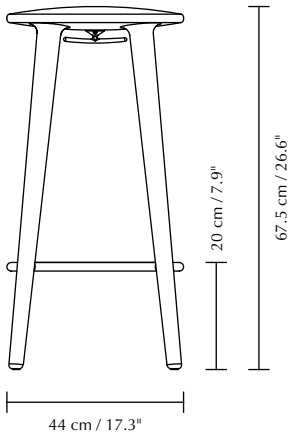

Colour variations

oak

dark oak

black oak

UMAGE