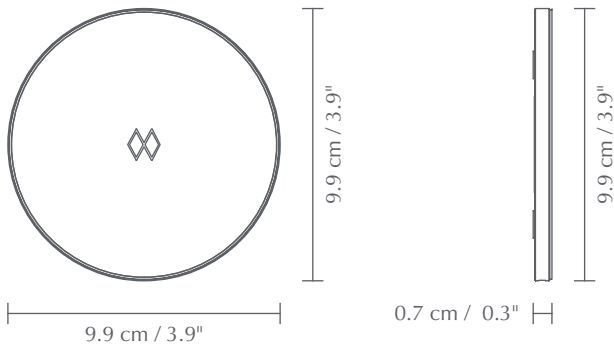

PRACTICAL, SIMPLE AND ELEGANT

The Unifier charging unit offers wireless Qi charging of everything from the Asteria Move lamp to your smartphone and all other Qi supported technology. You simply charge your devices, without any cords, by placing it directly on the pad. The LED light on the Unifier lets you monitor the charging process.

The Unifier is available in white/rose gold or black/chrome and it delivers a stable output, up to 10W.

Find more info on our website umage.com

Colour variations

black
chrome

white
rose gold

RECOMMENDED ACCS.

Unifier Hub black