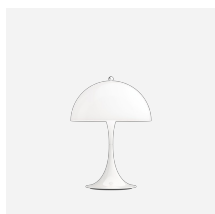

VL 45 RADIOHUS PORTABLE LAMP

VL 45 Radiohus Portable Lamp - 5744171724

The fixture provides uniform, general and diffused illumination. The quality of the glass ensures that the fixture is evenly lit.

Vilhelm Lauritzen

Finish

Glossy white opal glass, glossy Pale Rose coloured glass or glossy Pale Yellow coloured glass. Brass or aged brass with hairlines and lacquered finish. Light or Dark brown leather strap.

Materials

Mouth-blown glass, brass and aged brass with hairlines and genuine leather strap.

Class

Ingress protection IP44, suited for in- and outdoor use.

Information

Please note that the intensity of the coloured glass may vary. Battery lifetime: 5 hours at 100%. 7 hours at 45%. 13 hours at 25%. 38 hours at 5%

Related products

VL 45 Radiohus Pendant

PH 2/1 Portable Lamp

VL 45 Radiohus LED Upgrade Kit

VL 45 Radiohus Pale Rose Pendant

Panthealla 250 Portable Lamp

Panthealla 160 Portable Lamp

Tomoshi Portable Lamp