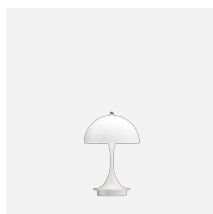

VL 45 RADIOHUS PORTABLE LAMP

VL 45 Radiohus Portable Lamp - 5744171724

The fixture provides uniform, general and diffused illumination. The quality of the glass ensures that the fixture is evenly lit.

Vilhelm Lauritzen

Finish

Glossy white opal glass, glossy Pale Rose coloured glass or glossy Pale Yellow coloured glass. Brass or aged brass with hairlines and lacquered finish. Light or Dark brown leather strap.

Materials

Mouth-blown glass, brass and aged brass with hairlines and genuine leather strap.

Class

Ingress protection IP44, suited for in- and outdoor use.

Information

Please note that the intensity of the coloured glass may vary. Battery lifetime: 5 hours at 100%. 7 hours at 45%. 13 hours at 25%. 38 hours at 5%

Related products

VL 45 Radiohus Pendant

PH 2/1 Portable Lamp

VL 45 Radiohus LED Upgrade Kit

VL 45 Radiohus Pale Rose Pendant

Panthealla 250 Portable Lamp

Panthealla 160 Portable Lamp

Tomoshi Portable Lamp