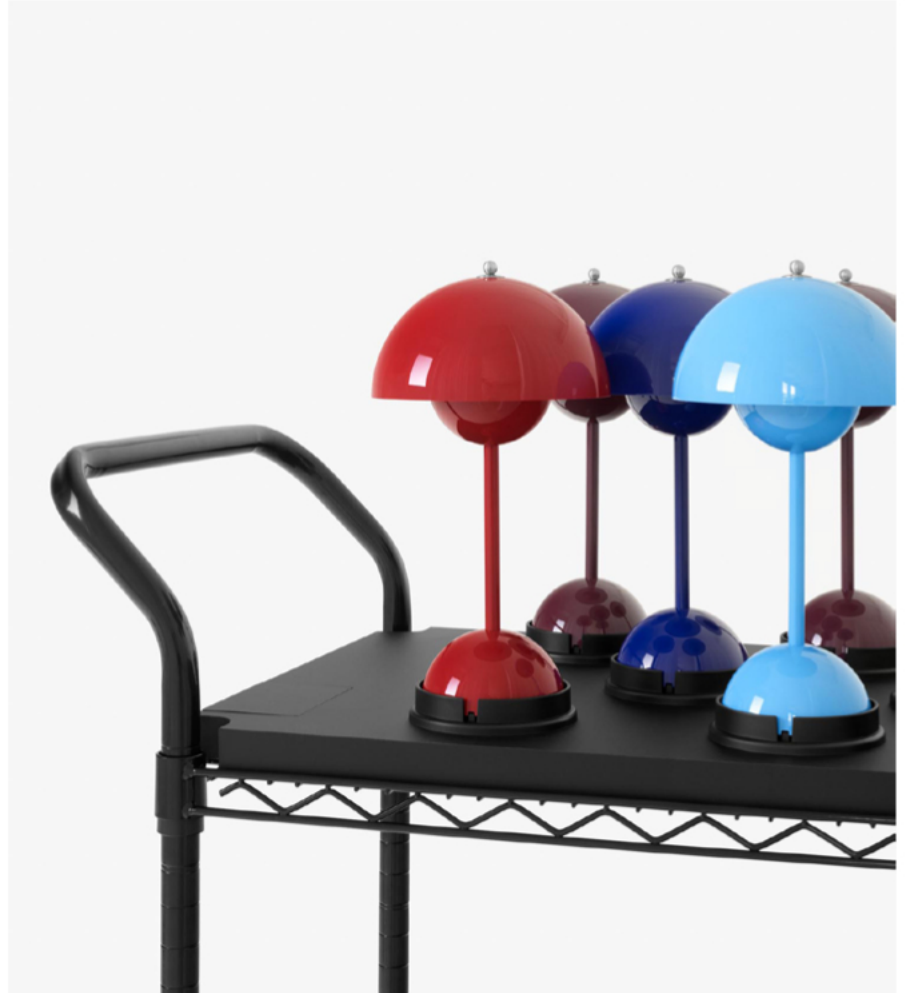

VP9 Charging Tray &Tradition

H: 2.8cm / 11in, W: 88cm /

Product category

Lighting - 11

Environment

Indoor

Material

Acrylic, polycarbonate, PCB board

Country of origin

PRC

Dimensions

H: 2.8cm / 11in, W: 88cm / 34.6in,

Packaging dimensions

H: 58cm / 22.8in, W: 99cm / 39in ,

Colli

quantity

1

Weight

Product: 5 kg / Incl. packaging 8.8 kg

Colour

Matte

Black

Cleaning instructions

Wipe the surface of the lamp with a soft dry cloth. Do not use any abrasive cleaning tools such as steel wool, scouring sponges or stiff brushes.

Never use strong cleaning agents such

Related products