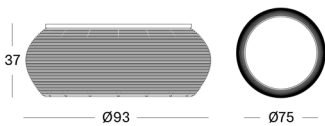

DIMENSIONS

MAINTENANCE AND CARE

VARNISHED OAK

Our varnished tables are finished with a water-based lacquer for the protection of the wood and has an good chemical and mechanical resistance.

Regular cleaning with a mild solution of water and natural soap will do the trick!

Please do not sand varnished furniture, as this will damage the protective layer and will thus affect the water and dirt resistance of your furniture.

RATTAN

Rattan is easy to maintain: clean it every now and then with a moist towel and some natural soap, and you'll be able to enjoy it for many years to come!

VARIANTS

VIVI	ITEM CODE	FINISH	PACKAGE DIMENSION (cm/inch)		CBM (m³/ft³)		WEIGHT (kg/lb)	
side table dia 46	CT010	natural varnished oak	47 x 48 x 48	19 x 19 x 19	0.11	3.82	4	8.82
coffee table dia 77	CT009	natural varnished oak	40 x 80 x 80	16 x 31 x 31	0.26	9.04	9.5	20.94
coffee table dia 93	CT008	natural varnished oak	41 x 95 x 95	16 x 37 x 37	0.37	13.07	113	28.66