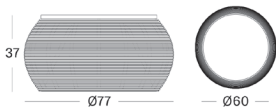

DIMENSIONS

MAINTENANCE AND CARE

VARNISHED OAK

Our varnished tables are finished with a water-based lacquer for the protection of the wood and has an good chemical and mechanical resistance.

Regular cleaning with a mild solution of water and natural soap will do the trick!

Please do not sand varnished furniture, as this will damage the protective layer and will thus affect the water and dirt resistance of your furniture.

RATTAN

Rattan is easy to maintain: clean it every now and then with a moist towel and some natural soap, and you'll be able to enjoy it for many years to come!

VARIANTS

VIVI	ITEM CODE	FINISH	PACKAGE DIMENSION (cm/inch)		CBM (m³/ft³)		WEIGHT (kg/lb)	
side table dia 46	CT010	natural varnished oak	47 x 48 x 48	19 x 19 x 19	0.11	3.82	4	8.82
coffee table dia 77	CT009	natural varnished oak	40 x 80 x 80	16 x 31 x 31	0.26	9.04	9.5	20.94
coffee table dia 93	CT008	natural varnished oak	41 x 95 x 95	16 x 37 x 37	0.37	13.07	113	28.66