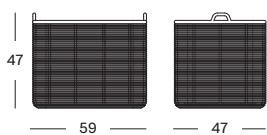

DIMENSIONS

VARIANTS

VIVI	ITEM CODE	FINISH	PACKAGE DIMENSION (cm/inch)		CBM (m ³ /ft ³)	WEIGHT (kg/lb)		
basket	AC001	natural varnished rattan	60 x 60 x 48	24 x 24 x 19	0.17	6.10	3.93	8.66

MAINTENANCE AND CARE