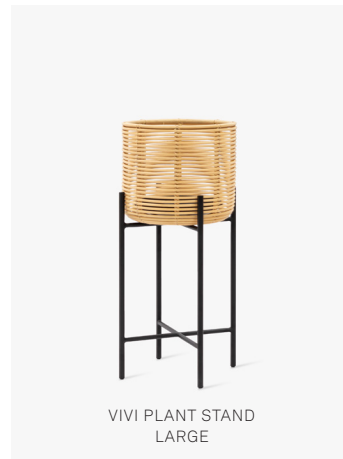

VINCENT SHEPPARD

VIVI PLANT STANDS

PRODUCT DATA SHEET

VIVI PLANT STAND
SMALL

VIVI PLANT STAND
MEDIUM

VIVI PLANT STAND
LARGE

VIVI PLANT STAND
X-LARGE

VIVI

frame	powder coated steel
basket	natural rattan
features	plastic saucer included

COLOURS

NATURAL RATTAN BLACK STEEL

DIMENSIONS

MAINTENANCE AND CARE

RATTAN

Rattan is a very flexible material with distinct characteristics, thus allowing to create beautiful, unique and solely handcrafted designs with it.