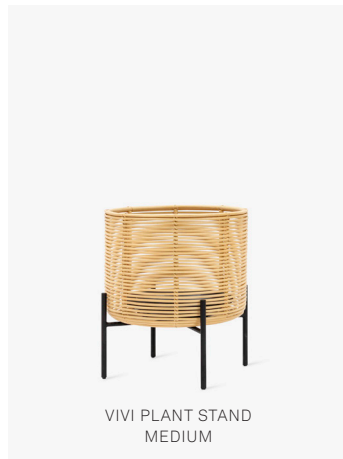

VINCENT SHEPPARD

VIVI PLANT STANDS

PRODUCT DATA SHEET

VIVI PLANT STAND
SMALL

VIVI PLANT STAND
MEDIUM

VIVI PLANT STAND
LARGE

VIVI PLANT STAND
X-LARGE

VIVI

frame	powder coated steel
basket	natural rattan
features	plastic saucer included

COLOURS

NATURAL RATTAN BLACK STEEL

DIMENSIONS

MAINTENANCE AND CARE

RATTAN

Rattan is a very flexible material with distinct characteristics, thus allowing to create beautiful, unique and solely handcrafted designs with it.