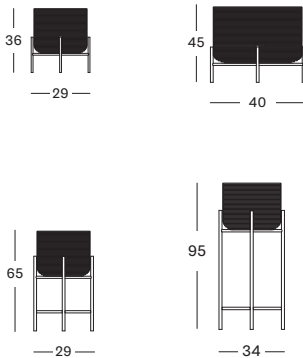

DIMENSIONS

MAINTENANCE AND CARE

RATTAN

Rattan is a very flexible material with distinct characteristics, thus allowing to create beautiful, unique and solely handcrafted designs with it.

It's therefore no wonder that rattan is one of the favourite materials at Vincent Sheppard to work with.

As a bonus, rattan is easy to maintain: clean it every now and then with a moist towel and some natural soap, and you'll be able to enjoy it for many years to come!

STEEL

Steel is used in our indoor collection as well as our outdoor collection, mainly for the legs and frames of our furniture pieces.

For the outdoor pieces, the steel is always galvanized and powder coated to make sure it is protected from all-weather influences.

Clean your armour with a moist towel and some natural soap!

VARIANTS

VIVI PLANT STAND	ITEM CODE	FINISH	PACKAGE DIMENSION (cm/inch)		CBM (m³/ft³)		WEIGHT (kg/lb)	
small dia 29 x h 36	AC901	natural varnished rattan	39 x 31 x 31	15 x 12 x 12	0.04	1.32	2	4.48
medium dia 29 x h 45	AC902	natural varnished rattan	48 x 42 x 42	19 x 17 x 17	0.08	2.99	4.14	9.13
large dia 29 x h 65	AC903	natural varnished rattan	69 x 31 x 31	27 x 12 x 12	0.07	2.34	4.92	10.85
x-large dia 34 x h 95	AC904	natural varnished rattan	98 x 37 x 37	39 x 15 x 15	0.13	4.74	7	15.43