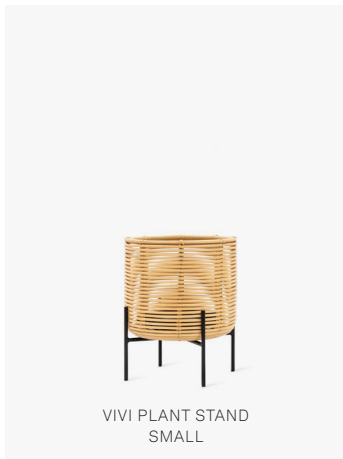

VINCENT SHEPPARD

VIVI PLANT STANDS

PRODUCT DATA SHEET

VIVI PLANT STAND
SMALL

VIVI PLANT STAND
MEDIUM

VIVI PLANT STAND
LARGE

VIVI PLANT STAND
X-LARGE

VIVI

frame	powder coated steel
basket	natural rattan
features	plastic saucer included

COLOURS

NATURAL RATTAN BLACK STEEL

DIMENSIONS

MAINTENANCE AND CARE

RATTAN

Rattan is a very flexible material with distinct characteristics, thus allowing to create beautiful, unique and solely handcrafted designs with it.