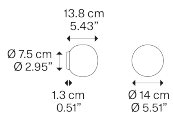

Volum,
Design by Snøhetta

Model Volum 14

Volum is an exclusive series of glass lamps that are poetically simple yet complex in their technical execution. The four blown glass globes with glossy white finish come in different sizes measuring 14, 22, 29 and 42 cm in diameter. Thanks to their inherently distinct shapes, they intuitively complement one another to form unique compositions.

Volum 14

Light source

E14 LED
1 x 15 W
Ø max 5 cm – 1.96"
W / L max 9 cm – 3.54"

Bulb not included

Structure: Silicone

Translucent

Diffuser: Blown glass

Polished White

Code

18741 1200

Net weight: 0.74 kg

Parcels: 2

IP54

Energy Saving

Dim Triac

Options of Volum