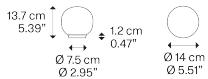

Volum,  
Design by Snøhetta

Model Volum 14

Volum is an exclusive series of glass lamps that are poetically simple yet complex in their technical execution. The four blown glass globes with glossy white finish come in different sizes measuring 14, 22, 29 and 42 cm in diameter. Thanks to their inherently distinct shapes, they intuitively complement one another to form unique compositions.

Volum 14	Light source	Structure: Silicone	Diffuser: Blown glass	On / Off	Dimmer
	E14 LED 1 x 15 W Ø max 6 cm – 2.36" W / L max 9 cm – 3.54"	 Translucent	 Polished White	18781 1200	18781 120D
	On / Off Switch the cord  or				
	E14 LED 1 x 15 W Ø max 6 cm – 2.36" W / L max 9 cm – 3.54"				
	Dimmer switch on the cord				
	Bulb not included				

Net weight: 0.71 kg

Parcels: 2

IP20

Energy Saving 

Dim Triac 

Options of Volum

Volum 22

Volum 29