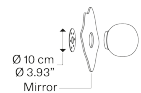

Volum,
Design by Snøhetta

Model Volum mirror 14

Volum is an exclusive series of glass lamps that are poetically simple yet complex in their technical execution. The four blown glass globes with glossy white finish come in different sizes measuring 14, 22, 29 and 42 cm in diameter. Thanks to their inherently distinct shapes, they intuitively complement one another to form unique compositions.

Volum mirror 14

Light source

E14 LED
1 x 15 W
Ø max 5 cm – 1.96"
W / L max 9 cm – 3.54"

Bulb not included

Structure: Silicone

Translucent

Diffuser: Blown glass

Polished White