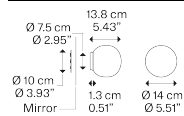

Volum,
Design by Snøhetta

Model Volum mirror 14

Volum is an exclusive series of glass lamps that are poetically simple yet complex in their technical execution. The four blown glass globes with glossy white finish come in different sizes measuring 14, 22, 29 and 42 cm in diameter. Thanks to their inherently distinct shapes, they intuitively complement one another to form unique compositions.

Volum mirror 14

Light source

E14 LED
1 x 15 W
Ø max 5 cm – 1.96"
W / L max 9 cm – 3.54"

Bulb not included

Structure: Silicone

Translucent

Diffuser: Blown glass

Polished White