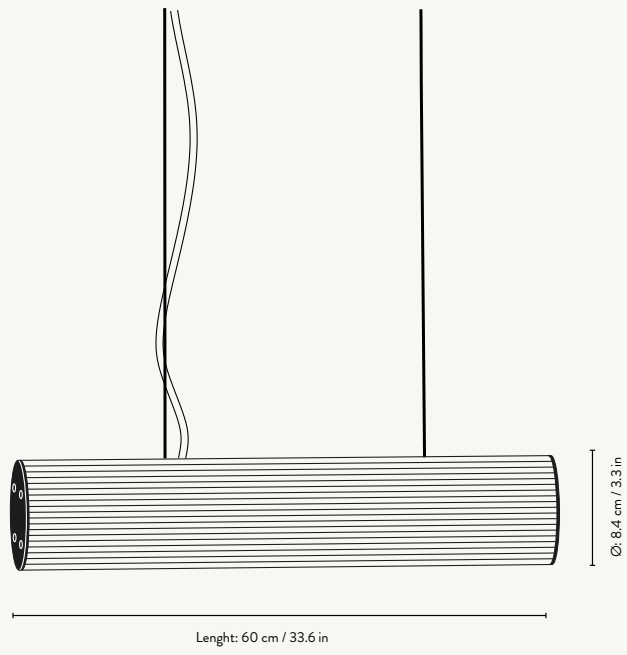

VUELTA PENDANT 60