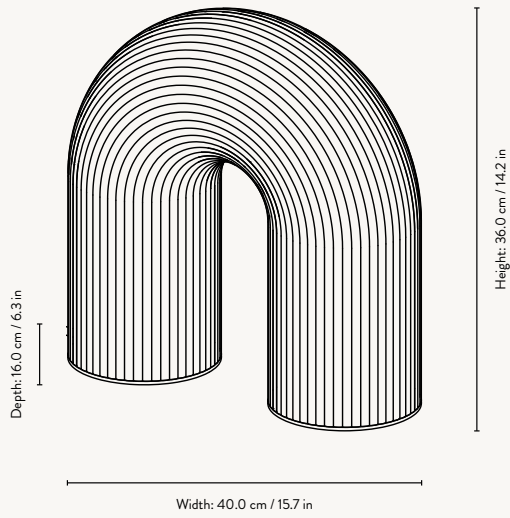

Net. weight: 3 kg

Packsizes: 1

VUELTA WALL LAMP 40

Size: Ø: 8.4 x L: 40 cm
Ø: 3.3 x L: 15.7 in

Material: Mouth-blown rippled Opal glass tube with solid brushed brass or steel parts. 2.5 metre white fabric cord with dimmer

Net. weight: 1.7 kg

Packsizes: 1

VUELTA WALL LAMP 100

Size: Ø: 8.4 x L: 100 cm
Ø: 3.3 x L: 39.4 in

Material: Mouth-blown rippled Opal glass tube with solid brushed brass or steel parts. 2.5 metre white fabric cord with dimmer

Net. weight: 4 kg

Packsizes: 1

VUELTA TABLE LAMP

110061201
White

VUELTA LAMP

Size: H: 21.5 x W: 21.5 x D: 8.5 cm
H: 8.5 x W: 8.5 x D: 3.3 in

Material: Rippled opal glass with glossy finish.
Solid brass feet with matte polish.
1.7 metre white fabric cord with dimmer

Country: China

Net. weight: 1.3 kg

Packsizes: 2

VUELTA FLOOR LAMP

1104267278
White

VUELTA FLOOR LAMP

Size: H: 36 x W: 40 x D: 16 cm
H: 14.2 x W: 15.7 x D: 6.3 in

Material: Rippled opal glass with glossy finish.
Solid brass feet with matte polish.
2.6 metre white fabric cord with dimmer