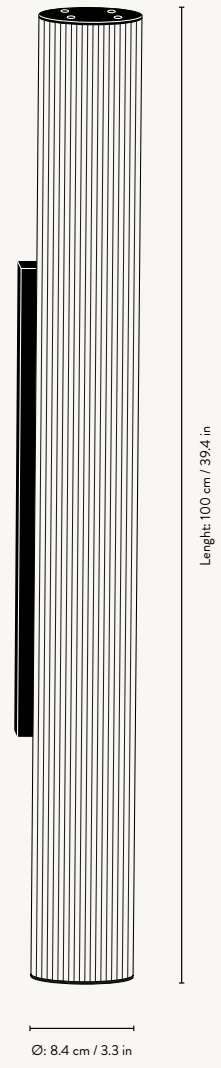

Vuelta Floor Lamp:
Non removable LED, 3W 2500K, CRI >80.
Dimmable up to 192 lm. Service life: 30,000 hours

Certifications: Floor lamp And Table Lamp:
IP20, CE, UKCA. Only approved for EU/NO/CH/UK.
UK plug version for UK. Separate version for US
Pendant and Wall Lamp:
IP20 CE, UKCA. Only approved for EU/NO/CH/UK.

Classification: Floor lamp and Table Lamp: Class II
Pendant and Wall lamp: Class I

VUELTA PENDANT 60

VUELTA PENDANT 100

VUELTA WALL LAMP 40

VUELTA WALL LAMP 100

VUELTA PENDANT 60

Size: Ø: 8.4 x L: 60 cm
Ø: 3.3 x L: 33.6 in

Material: Mouth-blown rippled Opal glass tube with solid brushed brass or steel parts. 6 metre white fabric cord. 5 metre suspension wire

Care: Wipe with a damp cloth

Info: Light Source: 220-240V, 15 W Non-removable LED light source, 50Hz, 3000K, CRI >90. Dimmable up to 2400lm with memory controlled by a remote or Dali system. Service life 30,000 hours. Certification: CE, IP20, Class I. Canopy, ceiling brackets and mounting screws are included. Only approved for sale in EU/NO/CH/UK. Separate version for US. Registered design

Net. weight: 3 kg

Packsizes: 1

VUELTA WALL LAMP 40

Size: Ø: 8.4 x L: 40 cm
Ø: 3.3 x L: 15.7 in

Material: Mouth-blown rippled Opal glass tube with solid brushed brass or steel parts. 2.5 metre white fabric cord with dimmer