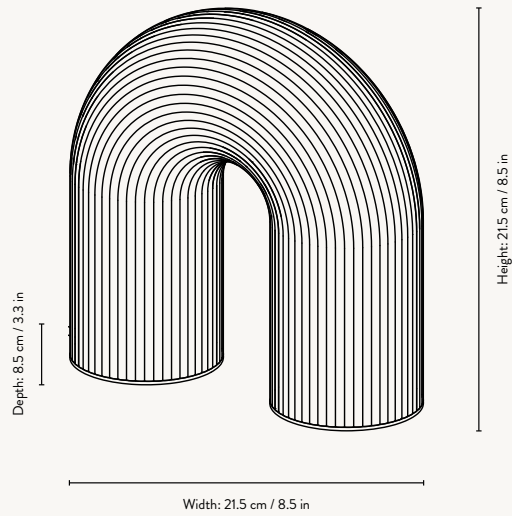

Net. weight: 3 kg

Packsizes: 1

VUELTA WALL LAMP 40

Size: Ø: 8.4 x L: 40 cm
Ø: 3.3 x L: 15.7 in

Material: Mouth-blown rippled Opal glass tube with solid brushed brass or steel parts. 2.5 metre white fabric cord with dimmer

Net. weight: 1.7 kg

Packsizes: 1

VUELTA WALL LAMP 100

Size: Ø: 8.4 x L: 100 cm
Ø: 3.3 x L: 39.4 in

Material: Mouth-blown rippled Opal glass tube with solid brushed brass or steel parts. 2.5 metre white fabric cord with dimmer

Net. weight: 4 kg

Packsizes: 1

VUELTA TABLE LAMP

110061201
White

VUELTA LAMP

Size: H: 21.5 x W: 21.5 x D: 8.5 cm
H: 8.5 x W: 8.5 x D: 3.3 in

Material: Rippled opal glass with glossy finish.
Solid brass feet with matte polish.
1.7 metre white fabric cord with dimmer

Country: China

Net. weight: 1.3 kg

Packsizes: 2

VUELTA FLOOR LAMP

1104267278
White

VUELTA FLOOR LAMP

Size: H: 36 x W: 40 x D: 16 cm
H: 14.2 x W: 15.7 x D: 6.3 in

Material: Rippled opal glass with glossy finish.
Solid brass feet with matte polish.
2.6 metre white fabric cord with dimmer