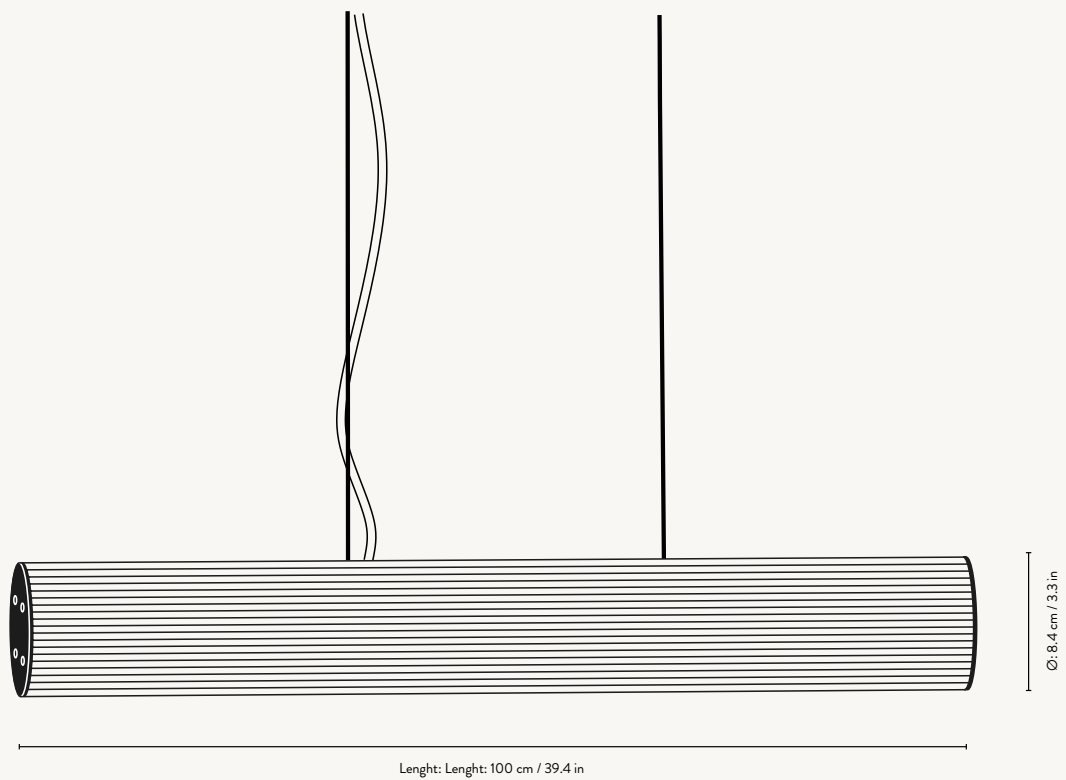

Vuelta Wall lamp 100:
Non-removable LED, 30 W 3000 K, CRI> 95.
Dimmable up to 2400 lm with memory controlled by a remote or dimmer switch.
Service life 30,000 hours

Vuelta Table Lamp:
Non removable LED, 3W 2500K, CRI >80.
Dimmable up to 183 lm. Service life: 30,000 hours

Vuelta Floor Lamp:
Non removable LED, 3W 2500K, CRI >80.
Dimmable up to 192 lm. Service life: 30,000 hours

Certifications: Floor lamp And Table Lamp:
IP20, CE, UKCA. Only approved for EU/NO/CH/UK.
UK plug version for UK. Separate version for US
Pendant and Wall Lamp:
IP20 CE, UKCA. Only approved for EU/NO/CH/UK.

Classification: Floor lamp and Table Lamp: Class II
Pendant and Wall lamp: Class I

VUELTA PENDANT 60

VUELTA PENDANT 100

VUELTA WALL LAMP 40

VUELTA WALL LAMP 100

VUELTA PENDANT 60

Size: Ø: 8.4 x L: 60 cm
Ø: 3.3 x L: 33.6 in

Material: Mouth-blown rippled Opal glass tube with solid brushed brass or steel parts. 6 metre white fabric cord. 5 metre suspension wire

Care: Wipe with a damp cloth

Info: Light Source: 220-240V, 15 W Non-removable LED light source, 50Hz, 3000K, CRI >90. Dimmable up to 2400lm with memory controlled by a remote or Dali system. Service life 30,000 hours. Certification: CE, IP20, Class I. Canopy, ceiling brackets and mounting screws are included. Only approved for sale in EU/NO/CH/UK. Separate version for US. Registered design