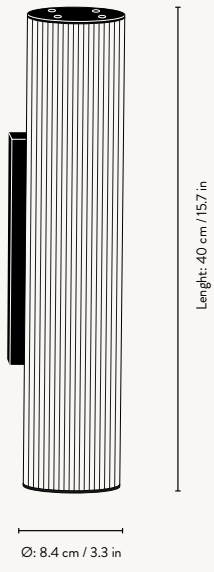

Classification: Floor lamp and Table Lamp: Class II
Pendant and Wall lamp: Class I

VUELTA PENDANT 60

VUELTA PENDANT 100

VUELTA WALL LAMP 40

VUELTA WALL LAMP 100

VUELTA PENDANT 60

Size: Ø: 8.4 x L: 60 cm
Ø: 3.3 x L: 33.6 in

Net. weight: 3 kg

Packsizes: 1

VUELTA WALL LAMP 40

Size: Ø: 8.4 x L: 40 cm
Ø: 3.3 x L: 15.7 in

Material: Mouth-blown rippled Opal glass tube with solid brushed brass or steel parts. 2.5 metre white fabric cord with dimmer

Net. weight: 1.7 kg

Packsizes: 1

VUELTA WALL LAMP 100

Size: Ø: 8.4 x L: 100 cm
Ø: 3.3 x L: 39.4 in

Material: Mouth-blown rippled Opal glass tube with solid brushed brass or steel parts. 2.5 metre white fabric cord with dimmer

Net. weight: 4 kg

Packsizes: 1

VUELTA TABLE LAMP

110061201
White

VUELTA LAMP

Size: H: 21.5 x W: 21.5 x D: 8.5 cm
H: 8.5 x W: 8.5 x D: 3.3 in

Material: Rippled opal glass with glossy finish.
Solid brass feet with matte polish.
1.7 metre white fabric cord with dimmer