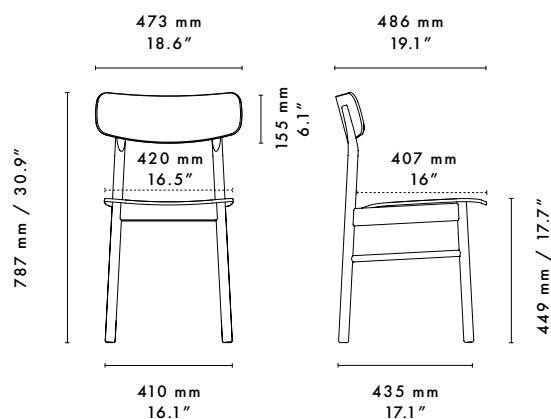

## Packaging

No. of boxes: 1 box (2 pcs per box)

L 588 x D 510 x H 960 mm

L 23.1 x D 20.1 x H 37.8"

## Product dimensions

L 473 x D 486 x H 787 mm

L 18.6 x D 19.1 x H 30.9"

\*only available from our US warehouse

## Product dimensions

L 473 x D 486 x H 787 mm

L 18.6 x D 19.1 x H 30.9"

## Leather seat dimensions

D 405 x W 390 x H 15 mm

D 15.9 x W 15.3 x H 0.6"