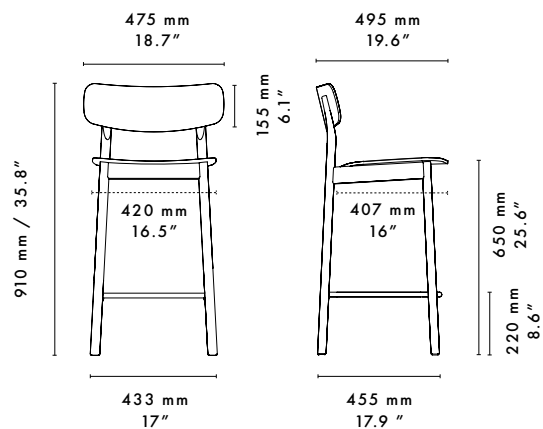

## Product dimensions

L 473 x D 486 x H 787 mm

L 18.6 x D 19.1 x H 30.9"

## Product dimensions

L 495 x D 475 x H 1010 mm

L 19.6 x D 18.7 x H 39.7"

## Packaging

No. of boxes: 1 box

L 505 x D 495 x H 950 mm

L 19.9 x D 14.5 x H 41.3"

## Product dimensions

L 495 x D 475 x H 910 mm

L 19.6 x D 18.7 x H 35.8 "