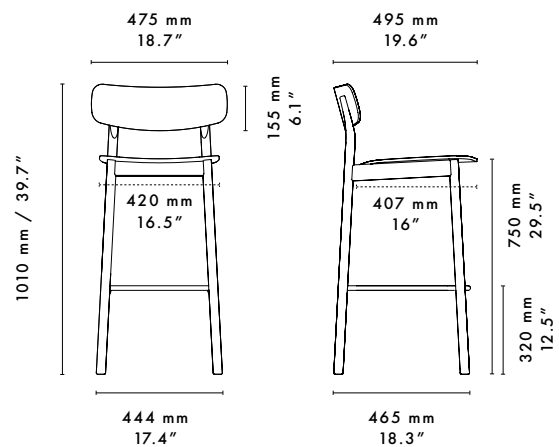

## Product dimensions

L 473 x D 486 x H 787 mm

L 18.6 x D 19.1 x H 30.9"

## Packaging

No. of boxes: 1 box

L 505 x D 495 x H 1050 mm

L 19.9 x D 14.5 x H 41.3"

## Product dimensions

L 495 x D 475 x H 1010 mm

L 19.6 x D 18.7 x H 39.7"

## Product dimensions

L 495 x D 475 x H 910 mm

L 19.6 x D 18.7 x H 35.8 "