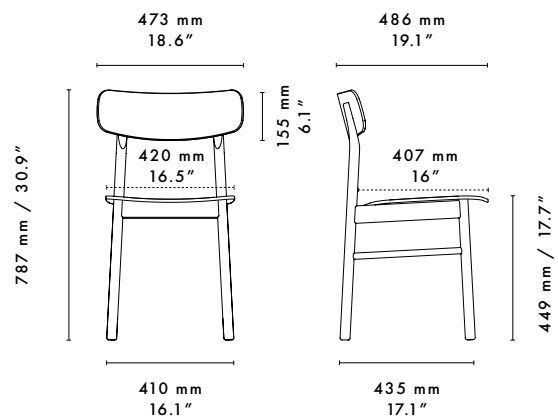

## Product dimensions

L 473 x D 486 x H 787 mm

L 18.6 x D 19.1 x H 30.9"

\*only available from our US warehouse

## Packaging

No. of boxes: 1 box (2 pcs per box)

L 588 x D 510 x H 960 mm

L 23.1 x D 20.1 x H 37.8"

## Product dimensions

L 473 x D 486 x H 787 mm

L 18.6 x D 19.1 x H 30.9"

## Leather seat dimensions

D 405 x W 390 x H 15 mm

D 15.9 x W 15.3 x H 0.6"