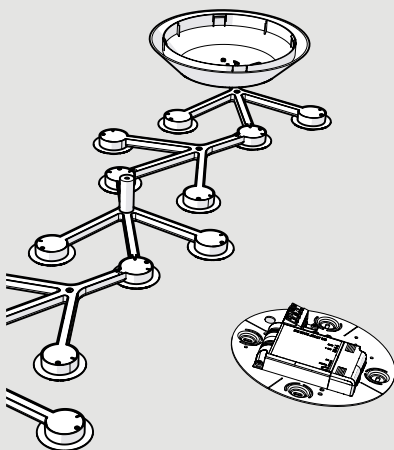

Artemide®

Led net Lineare

design
M. De Lucchi

i

IP20

LED 0

Artemide App
Quick Starting Guide

1a