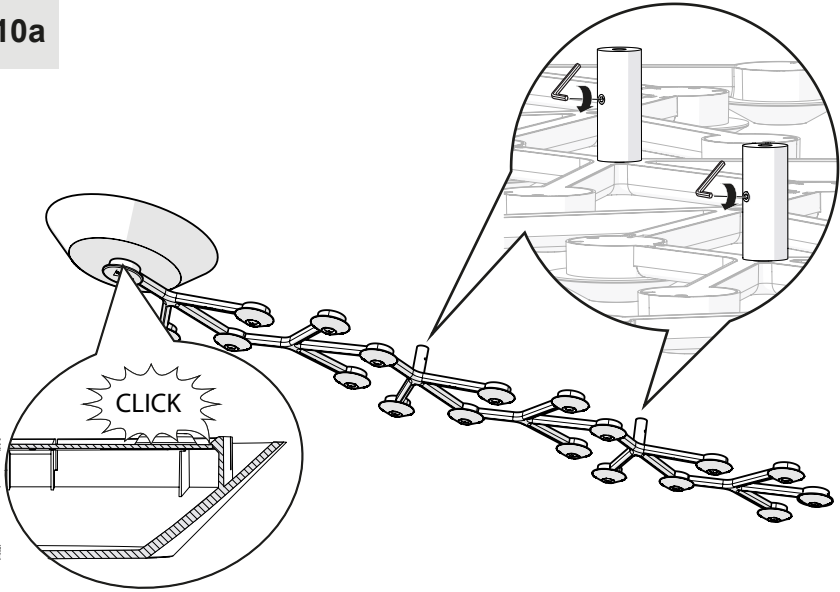

10a

GET IT ON
Google Play

Download on the
App Store

Artemide App
Quick Starting Guide