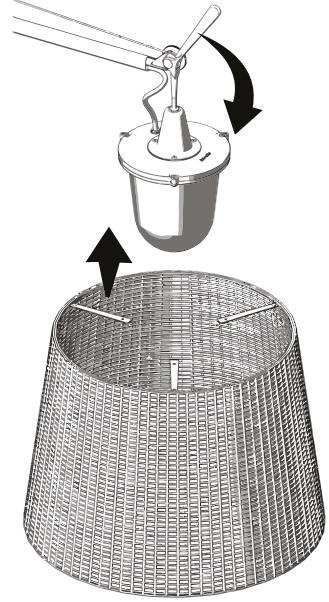

Artemide®

TOLOMEO PARALUME OUTDOOR TERRA

design
M. De Lucchi
G. Fassina

i

5

6

7

8

9

10

i**i**

i

○○○○

i

$T < 0^{\circ}\text{C}$
 $T < 32^{\circ}\text{F}$

A thermometer icon next to a snowflake icon, representing cold conditions.