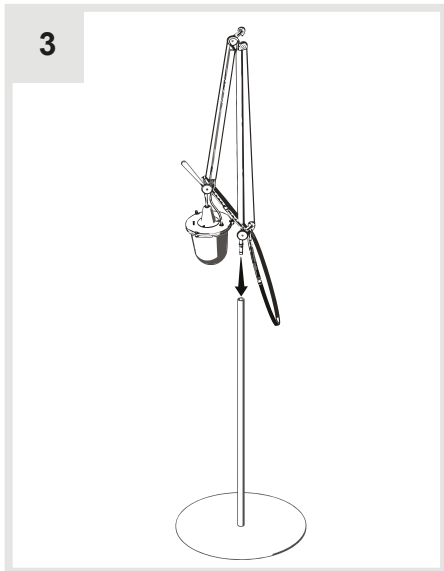

Artemide®

TOLOMEO PARALUME OUTDOOR TERRA

design
M. De Lucchi
G. Fassina

i

5

6

7

8

9

10

i**i**

i

○○○○

i

$T < 0^{\circ}\text{C}$
 $T < 32^{\circ}\text{F}$

A thermometer icon next to a snowflake icon, representing cold conditions.