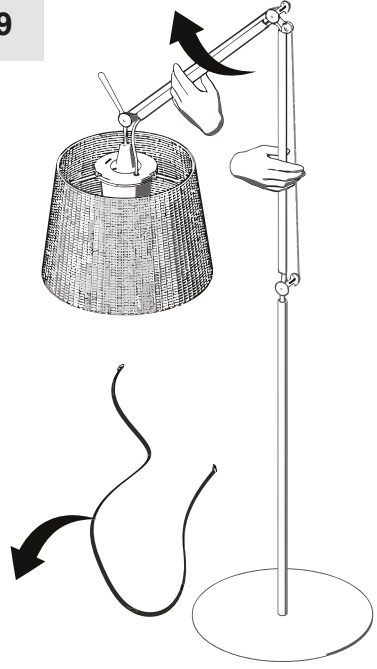

Artemide®

TOLOMEO PARALUME OUTDOOR TERRA

design
M. De Lucchi
G. Fassina

i

5

6

7

8

9

10

i**i**

i

○○○○

i

$T < 0^{\circ}\text{C}$
 $T < 32^{\circ}\text{F}$

A thermometer icon next to a snowflake icon, representing cold conditions.