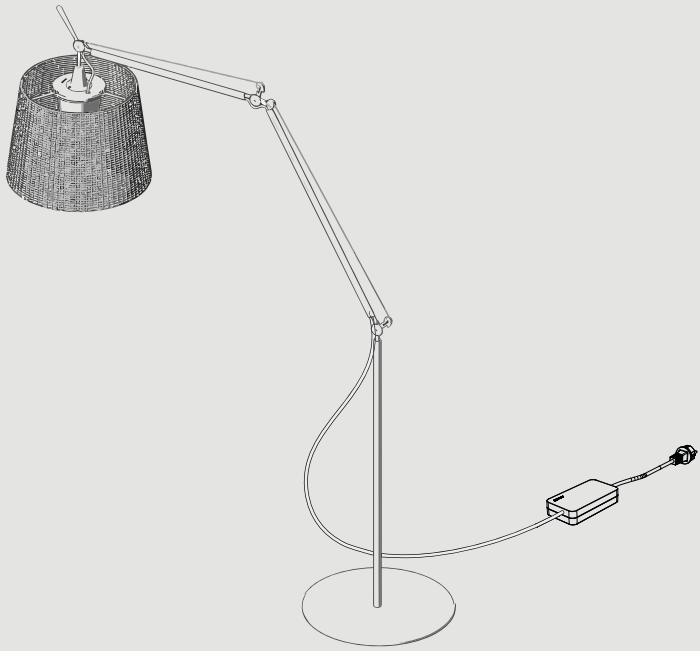

Artemide®

TOLOMEO PARALUME OUTDOOR TERRA

design
M. De Lucchi
G. Fassina

i

5

6

7

8

9

10

i**i**

i

○○○○

i

$T < 0^{\circ}\text{C}$
 $T < 32^{\circ}\text{F}$

A thermometer icon next to a snowflake icon, representing cold conditions.