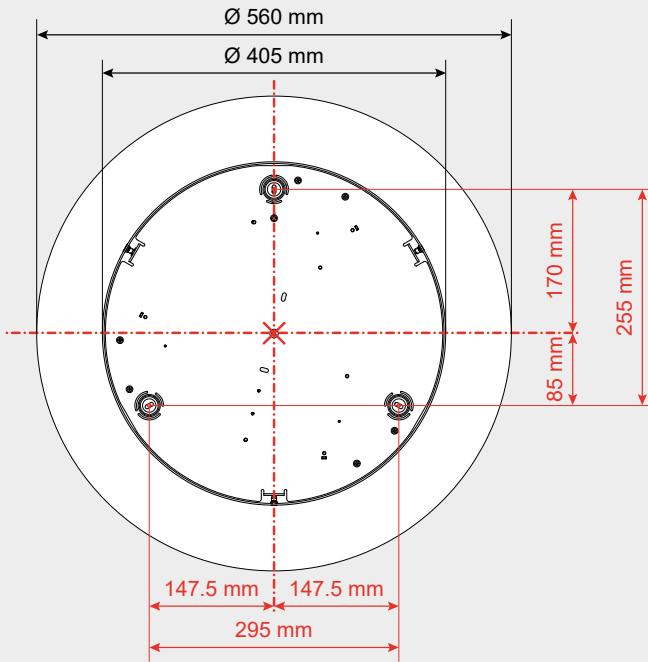

Artemide®

STELLAR NEBULA CLUSTER (ROUND)

design
BIG

i

GET IT ON
Google Play

Download on the
App Store

Artemide App
Quick Starting Guide

1

2

3

i

4

5

6

NO DIM

9