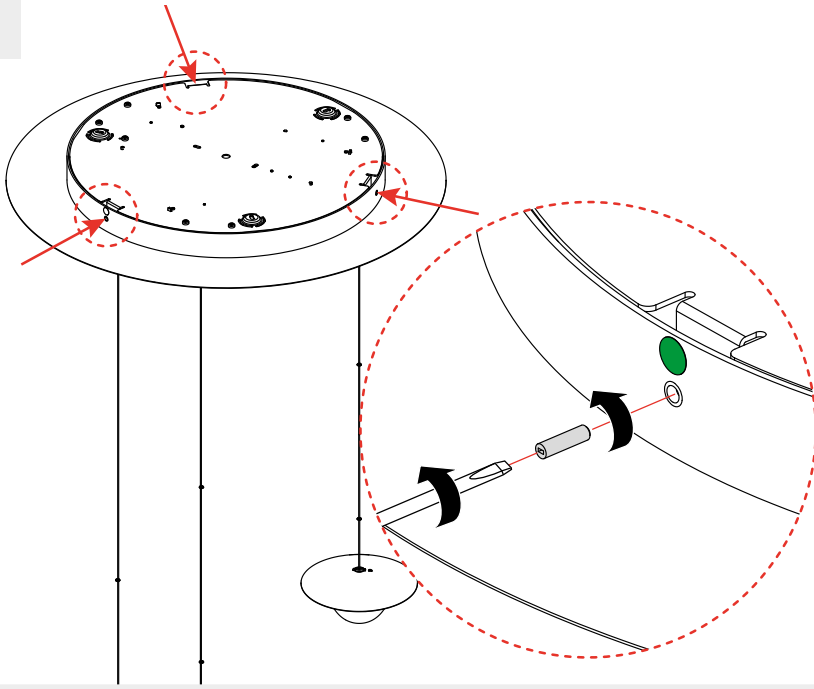

Artemide®

STELLAR NEBULA CLUSTER (ROUND)

design
BIG

i

GET IT ON
Google Play

Download on the
App Store

Artemide App
Quick Starting Guide

1