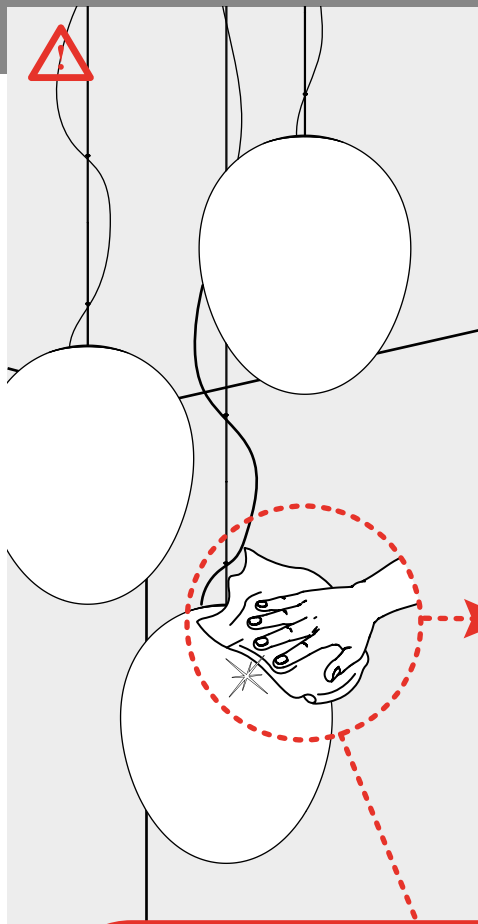

UTILIZZARE SOLO PANNI IN MICROFIBRA ANTI-GRAFFIO

USE ONLY ANTI-SCRATCH MICROFIBRE CLOTH

**UTILISER UNIQUEMENT DES CHIFFONS EN MICROFIBRE
RÉSISTANTS AUX RAYURES**

**UTILICE ÚNICAMENTE PAÑOS DE MICROFIBRA
RESISTENTES A LOS ARAÑAZOS**

NUR KRATZFESTE MIKROFASERTÜCHER VERWENDEN