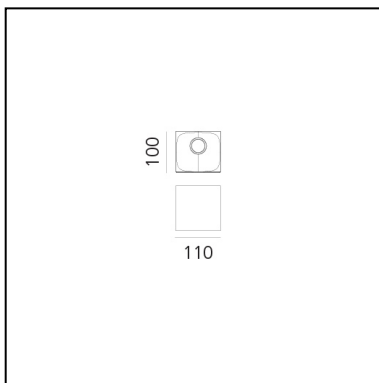

LUMINAIRE

- Watt: **20W**
- Voltage: **220-240V**
- Delivered lumens output: **1281lm**
- CCT: **2700K**
- Efficiency: **62%**
- Efficacy: **64.04lm/W**
- CRI: **90**
- Dimmable Typology: **Push**

DESCRIPTION

The optics are integrated in the simple yet striking shape, as if it had been carved out from the body of the lamp by the light itself. The LED source hidden inside directs the light directly, opening it into the surroundings, but it can also be installed and directed with indirect light emission.

PRODUCT CODE: 0041020A

FEATURES

- Article Code: **0041020A**
- Colour: **White**
- Installation: **Wall**
- Material: **Aluminium**
- Series: **Design Collection**
- Environment: **Indoor**
- Emission: **Direct**
- design by: **Pio & Tito Toso**

DIMENSIONS

- Length: **cm 11**
- Width: **cm 10**
- Height: **cm 11**
- Glow Wire Test: **750°**

SOURCES INCLUDED

- Category: **Led**
- Number: **1**
- Watt: **17W**
- Delivered lumens output: **2036**
- Color temperature (K): **2700K**
- CRI: **90**
- Color Tolerance: **MacAdam 2SDCM**
- Efficacy: **119lm/W**
- Service Life: **50000-L70**