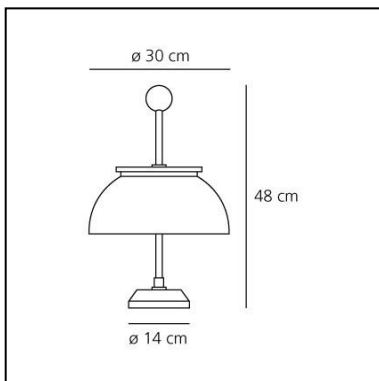

Alfa

Sergio Mazza

IP20      Dimmerable: 

LUMINAIRE

- Watt: **2x6W**
- Voltage: **220V-240V**
- Delivered lumens output: **690lm**

DESCRIPTION

Alfa was the first lamp to feature in the Artemide catalogue the very year the company was founded. Metal structure in opaque nickel-plate; diffuser in crystal glass; base in marble. The metal parts are hand turned.

PRODUCT CODE: 0026010A

FEATURES

- Article Code: **0026010A**
- Colour: **White**
- Installation: **Table**
- Material: **Glass, steel, marble**
- Series: **Design Collection, Modern Classic**
- Environment: **Indoor**
- Area contract: **Residential**
- Emission: **Diffused And Direct**
- design by: **Sergio Mazza**

DIMENSIONS

- Height: **cm 48**
- Diameter: **cm 30**
- Base Diameter: **cm 14**
- Impact Resistance: **N.D.**
- Glow Wire Test: **N.D.°**

SOURCES NOT INCLUDED

- Category: **LED RETROFIT**
- Number: **2**
- Watt: **6W**
- Socket: **E14**